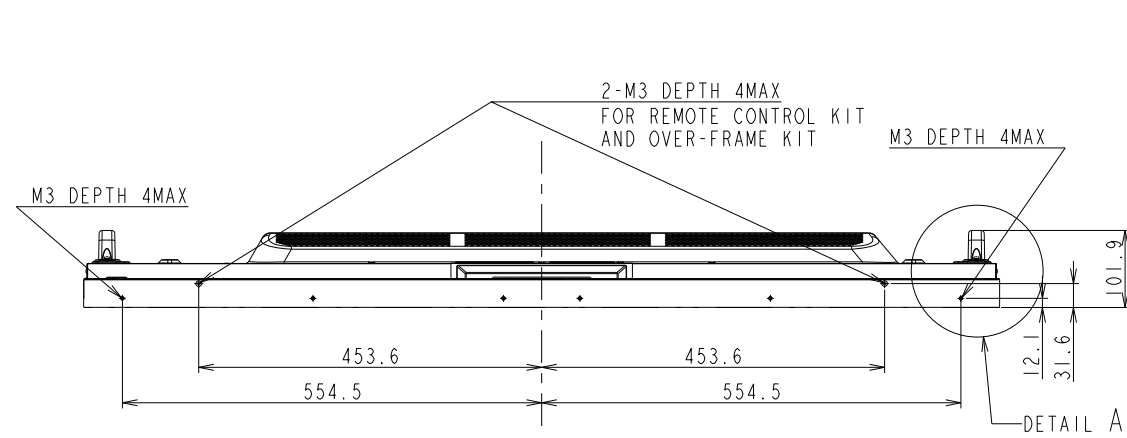

# UN551VS OUTLINE

DETAIL A  
SCALE 1/5

DETAIL B  
SCALE 1/5

UNIT	mm
MODEL	UN551VS
SCALE	1/10
NEC Display Solutions 2016/07/12	