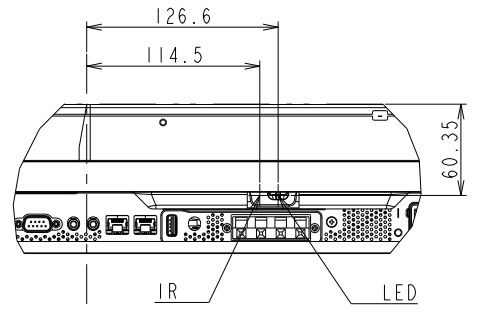

# UN551VS OUTLINE

DETAIL A  
SCALE 1/5

DETAIL B  
SCALE 1/5

UNIT	mm
MODEL	UN551VS
SCALE	1/10
NEC Display Solutions 2016/07/12	