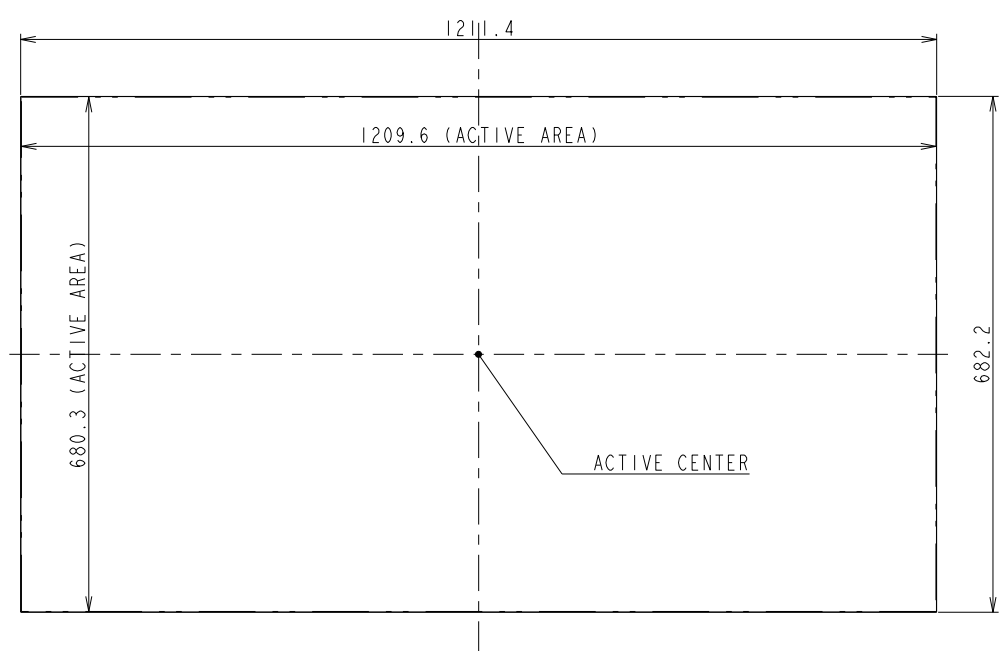

# UN551VS OUTLINE

DETAIL A  
SCALE 1/5

DETAIL B  
SCALE 1/5

UNIT	mm
MODEL	UN551VS
SCALE	1/10
NEC Display Solutions 2016/07/12	