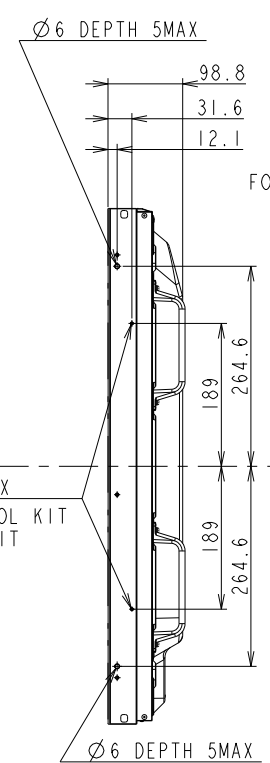

# UN551VS OUTLINE

DETAIL A  
SCALE 1/5

DETAIL B  
SCALE 1/5

UNIT	mm
MODEL	UN551VS
SCALE	1/10
NEC Display Solutions 2016/07/12	