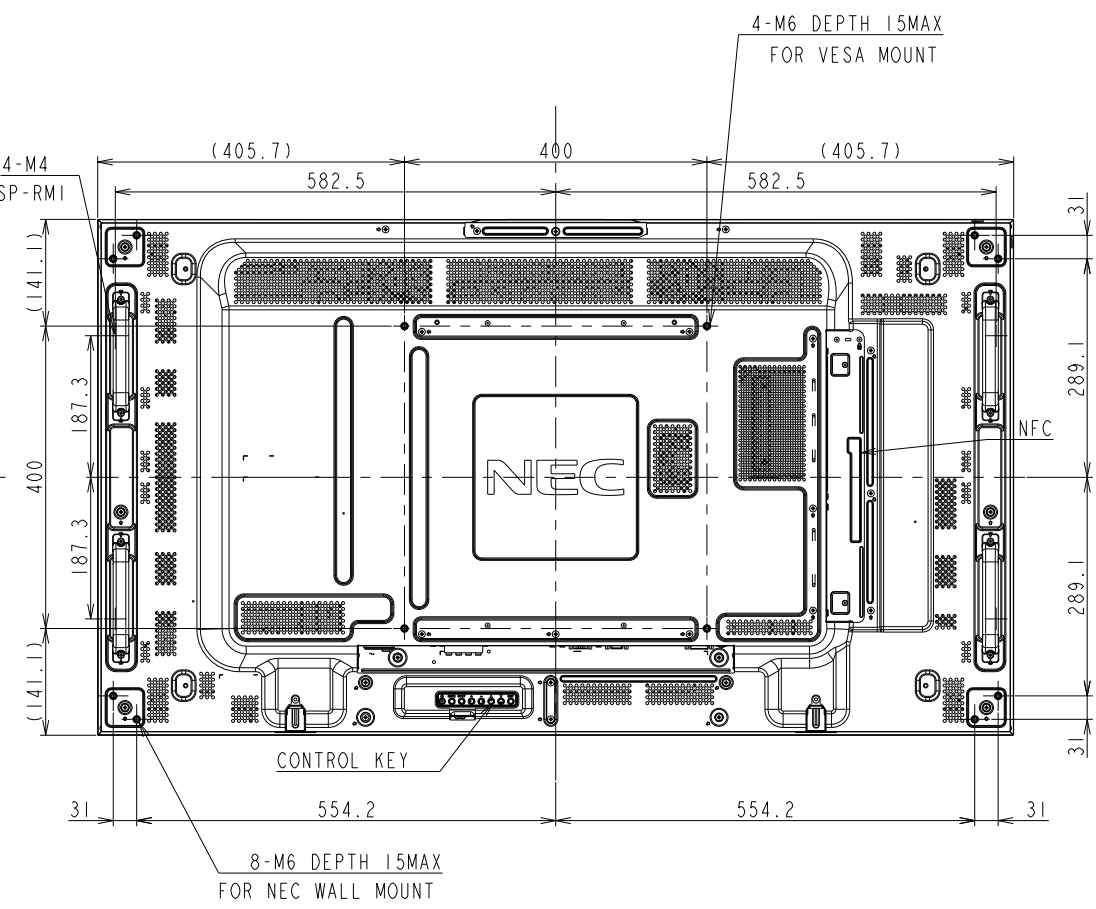

# UN551VS OUTLINE

DETAIL A  
SCALE 1/5

DETAIL B  
SCALE 1/5

UNIT	mm
MODEL	UN551VS
SCALE	1/10
NEC Display Solutions 2016/07/12	