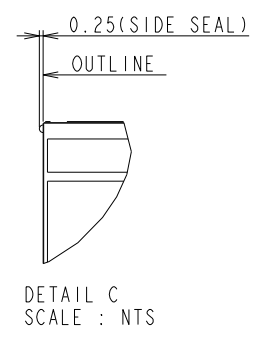

# UN551VS OUTLINE

DETAIL A  
SCALE 1/5

DETAIL B  
SCALE 1/5

UNIT	mm
MODEL	UN551VS
SCALE	1/10
NEC Display Solutions 2016/07/12	