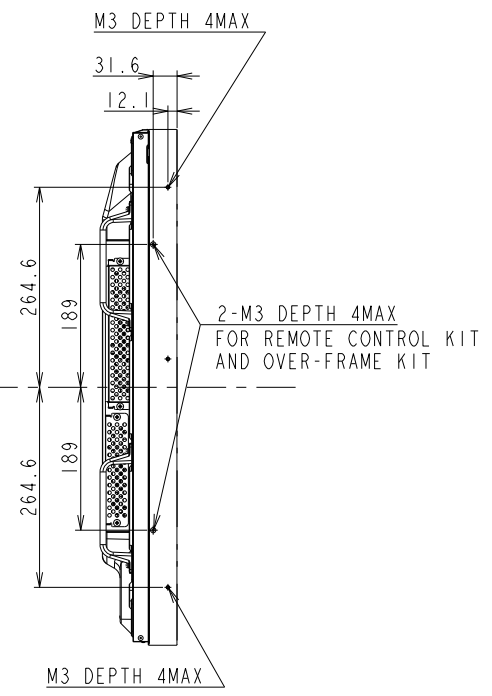

# UN551VS OUTLINE

DETAIL A  
SCALE 1/5

DETAIL B  
SCALE 1/5

UNIT	mm
MODEL	UN551VS
SCALE	1/10
NEC Display Solutions 2016/07/12	