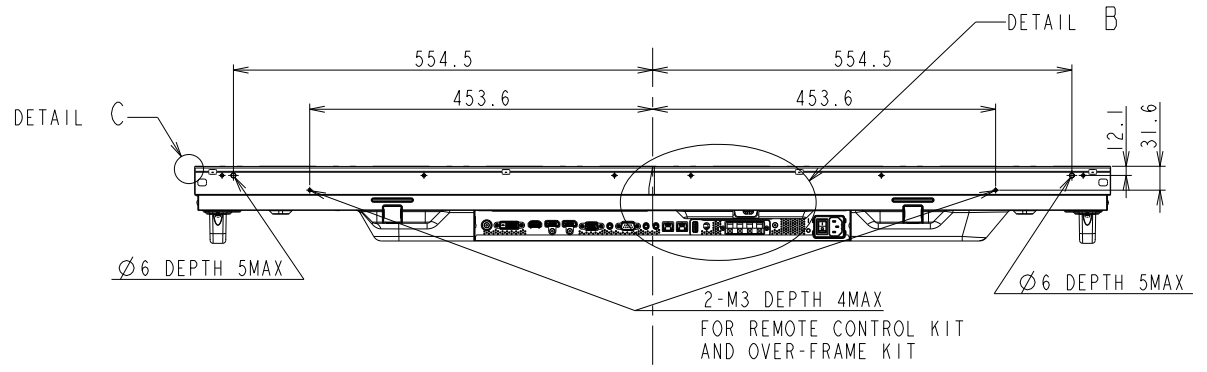

# UN551VS OUTLINE

DETAIL A  
SCALE 1/5

DETAIL B  
SCALE 1/5

UNIT	mm
MODEL	UN551VS
SCALE	1/10
NEC Display Solutions 2016/07/12	