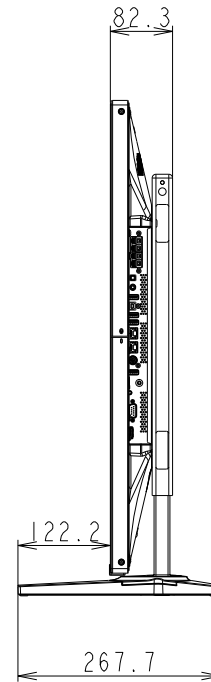

V484 OUTLINE WITH OPTION STAND (LOW)

UNIT	mm
MODEL	V484
SCALE	1/10
NEC Display Solutions 2017/01/31	

V484 OUTLINE WITH OPTION STAND (HIGH)

UNIT	mm
MODEL	V484
SCALE	1/10
NEC Display Solutions 2017/01/31	