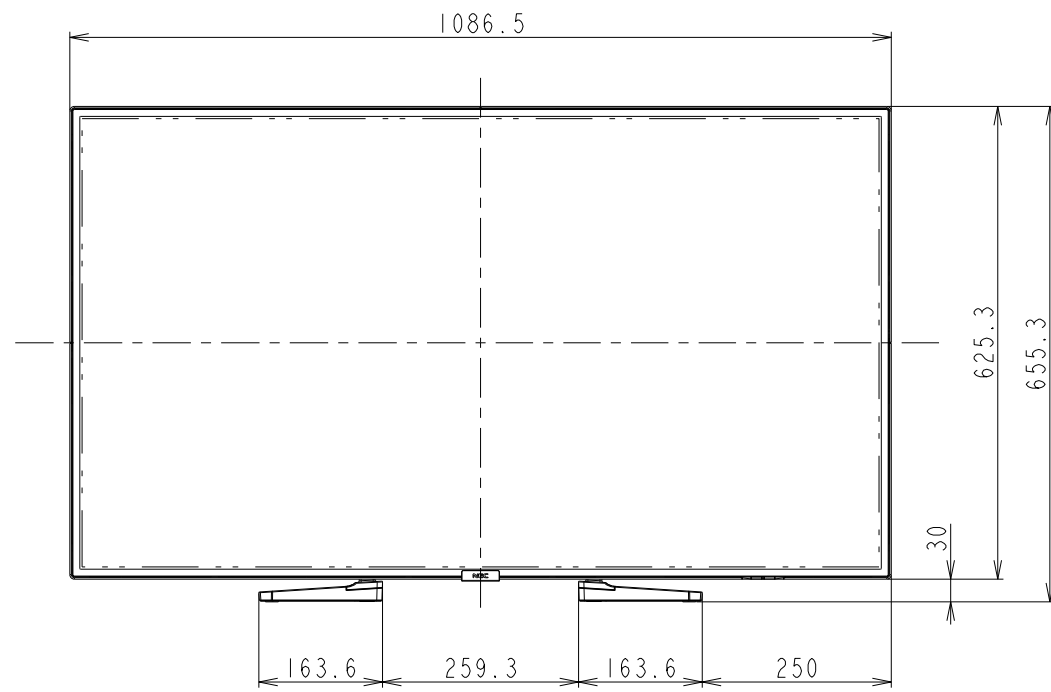

V484 OUTLINE WITH OPTION STAND (LOW)

UNIT	mm
MODEL	V484
SCALE	1/10
NEC Display Solutions 2017/01/31	

V484 OUTLINE WITH OPTION STAND (HIGH)

UNIT	mm
MODEL	V484
SCALE	1/10
NEC Display Solutions 2017/01/31	