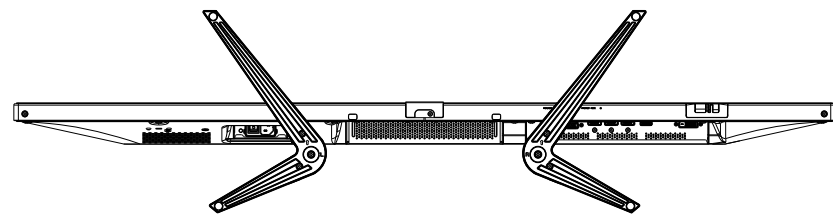

V484 OUTLINE WITH OPTION STAND (LOW)

UNIT	mm
MODEL	V484
SCALE	1/10
NEC Display Solutions 2017/01/31	

V484 OUTLINE WITH OPTION STAND (HIGH)

UNIT	mm
MODEL	V484
SCALE	1/10
NEC Display Solutions 2017/01/31	