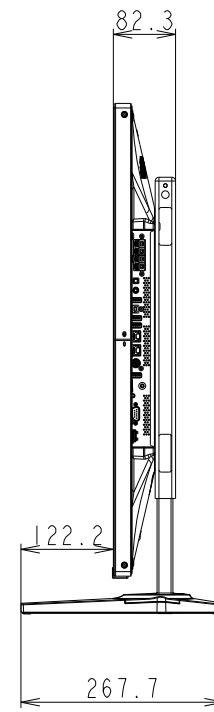

V484 OUTLINE WITH OPTION STAND (LOW)

UNIT	mm
MODEL	V484
SCALE	1/10
NEC Display Solutions 2017/01/31	

V484 OUTLINE WITH OPTION STAND (HIGH)

UNIT	mm
MODEL	V484
SCALE	1/10
NEC Display Solutions 2017/01/31	