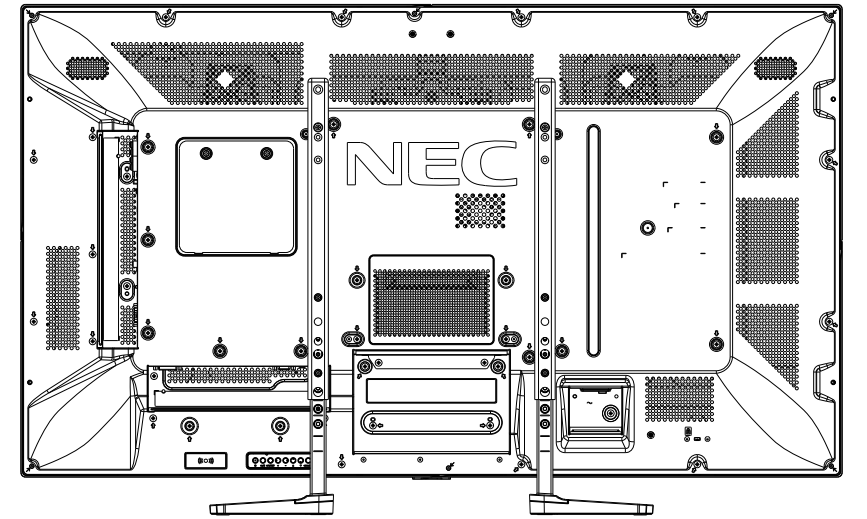

V484 OUTLINE WITH OPTION STAND (LOW)

UNIT	mm
MODEL	V484
SCALE	1/10
NEC Display Solutions 2017/01/31	

V484 OUTLINE WITH OPTION STAND (HIGH)

UNIT	mm
MODEL	V484
SCALE	1/10
NEC Display Solutions 2017/01/31	