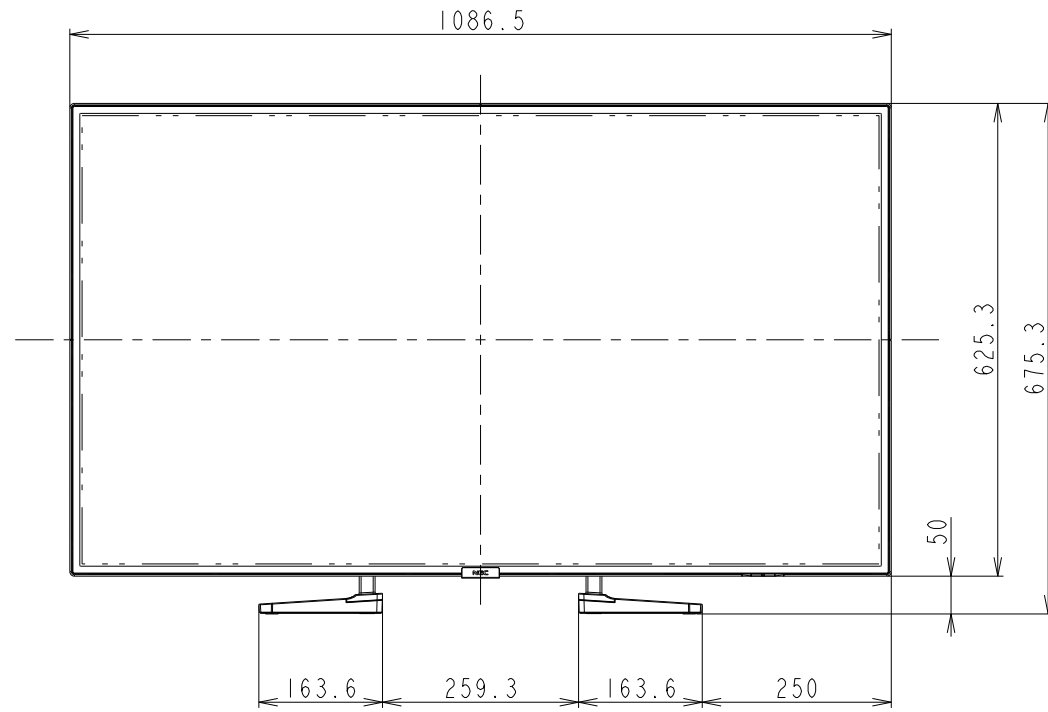

V484 OUTLINE WITH OPTION STAND (LOW)

UNIT	mm
MODEL	V484
SCALE	1/10
NEC Display Solutions 2017/01/31	

V484 OUTLINE WITH OPTION STAND (HIGH)

UNIT	mm
MODEL	V484
SCALE	1/10
NEC Display Solutions 2017/01/31	