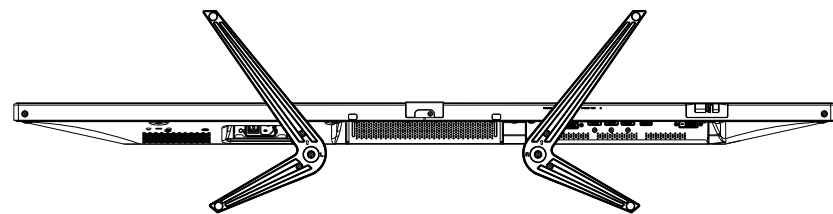

V484 OUTLINE WITH OPTION STAND (LOW)

UNIT	mm
MODEL	V484
SCALE	1/10
NEC Display Solutions 2017/01/31	

V484 OUTLINE WITH OPTION STAND (HIGH)

UNIT	mm
MODEL	V484
SCALE	1/10
NEC Display Solutions 2017/01/31	