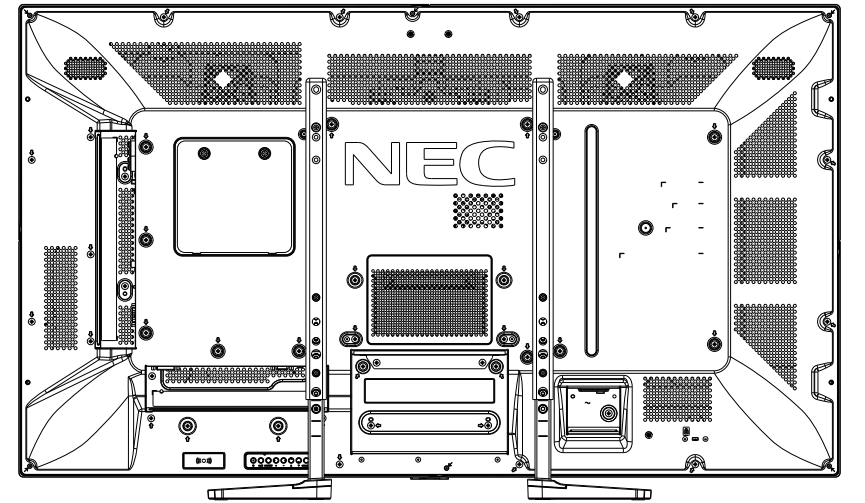

V484 OUTLINE WITH OPTION STAND (LOW)

UNIT	mm
MODEL	V484
SCALE	1/10
NEC Display Solutions 2017/01/31	

V484 OUTLINE WITH OPTION STAND (HIGH)

UNIT	mm
MODEL	V484
SCALE	1/10
NEC Display Solutions 2017/01/31	