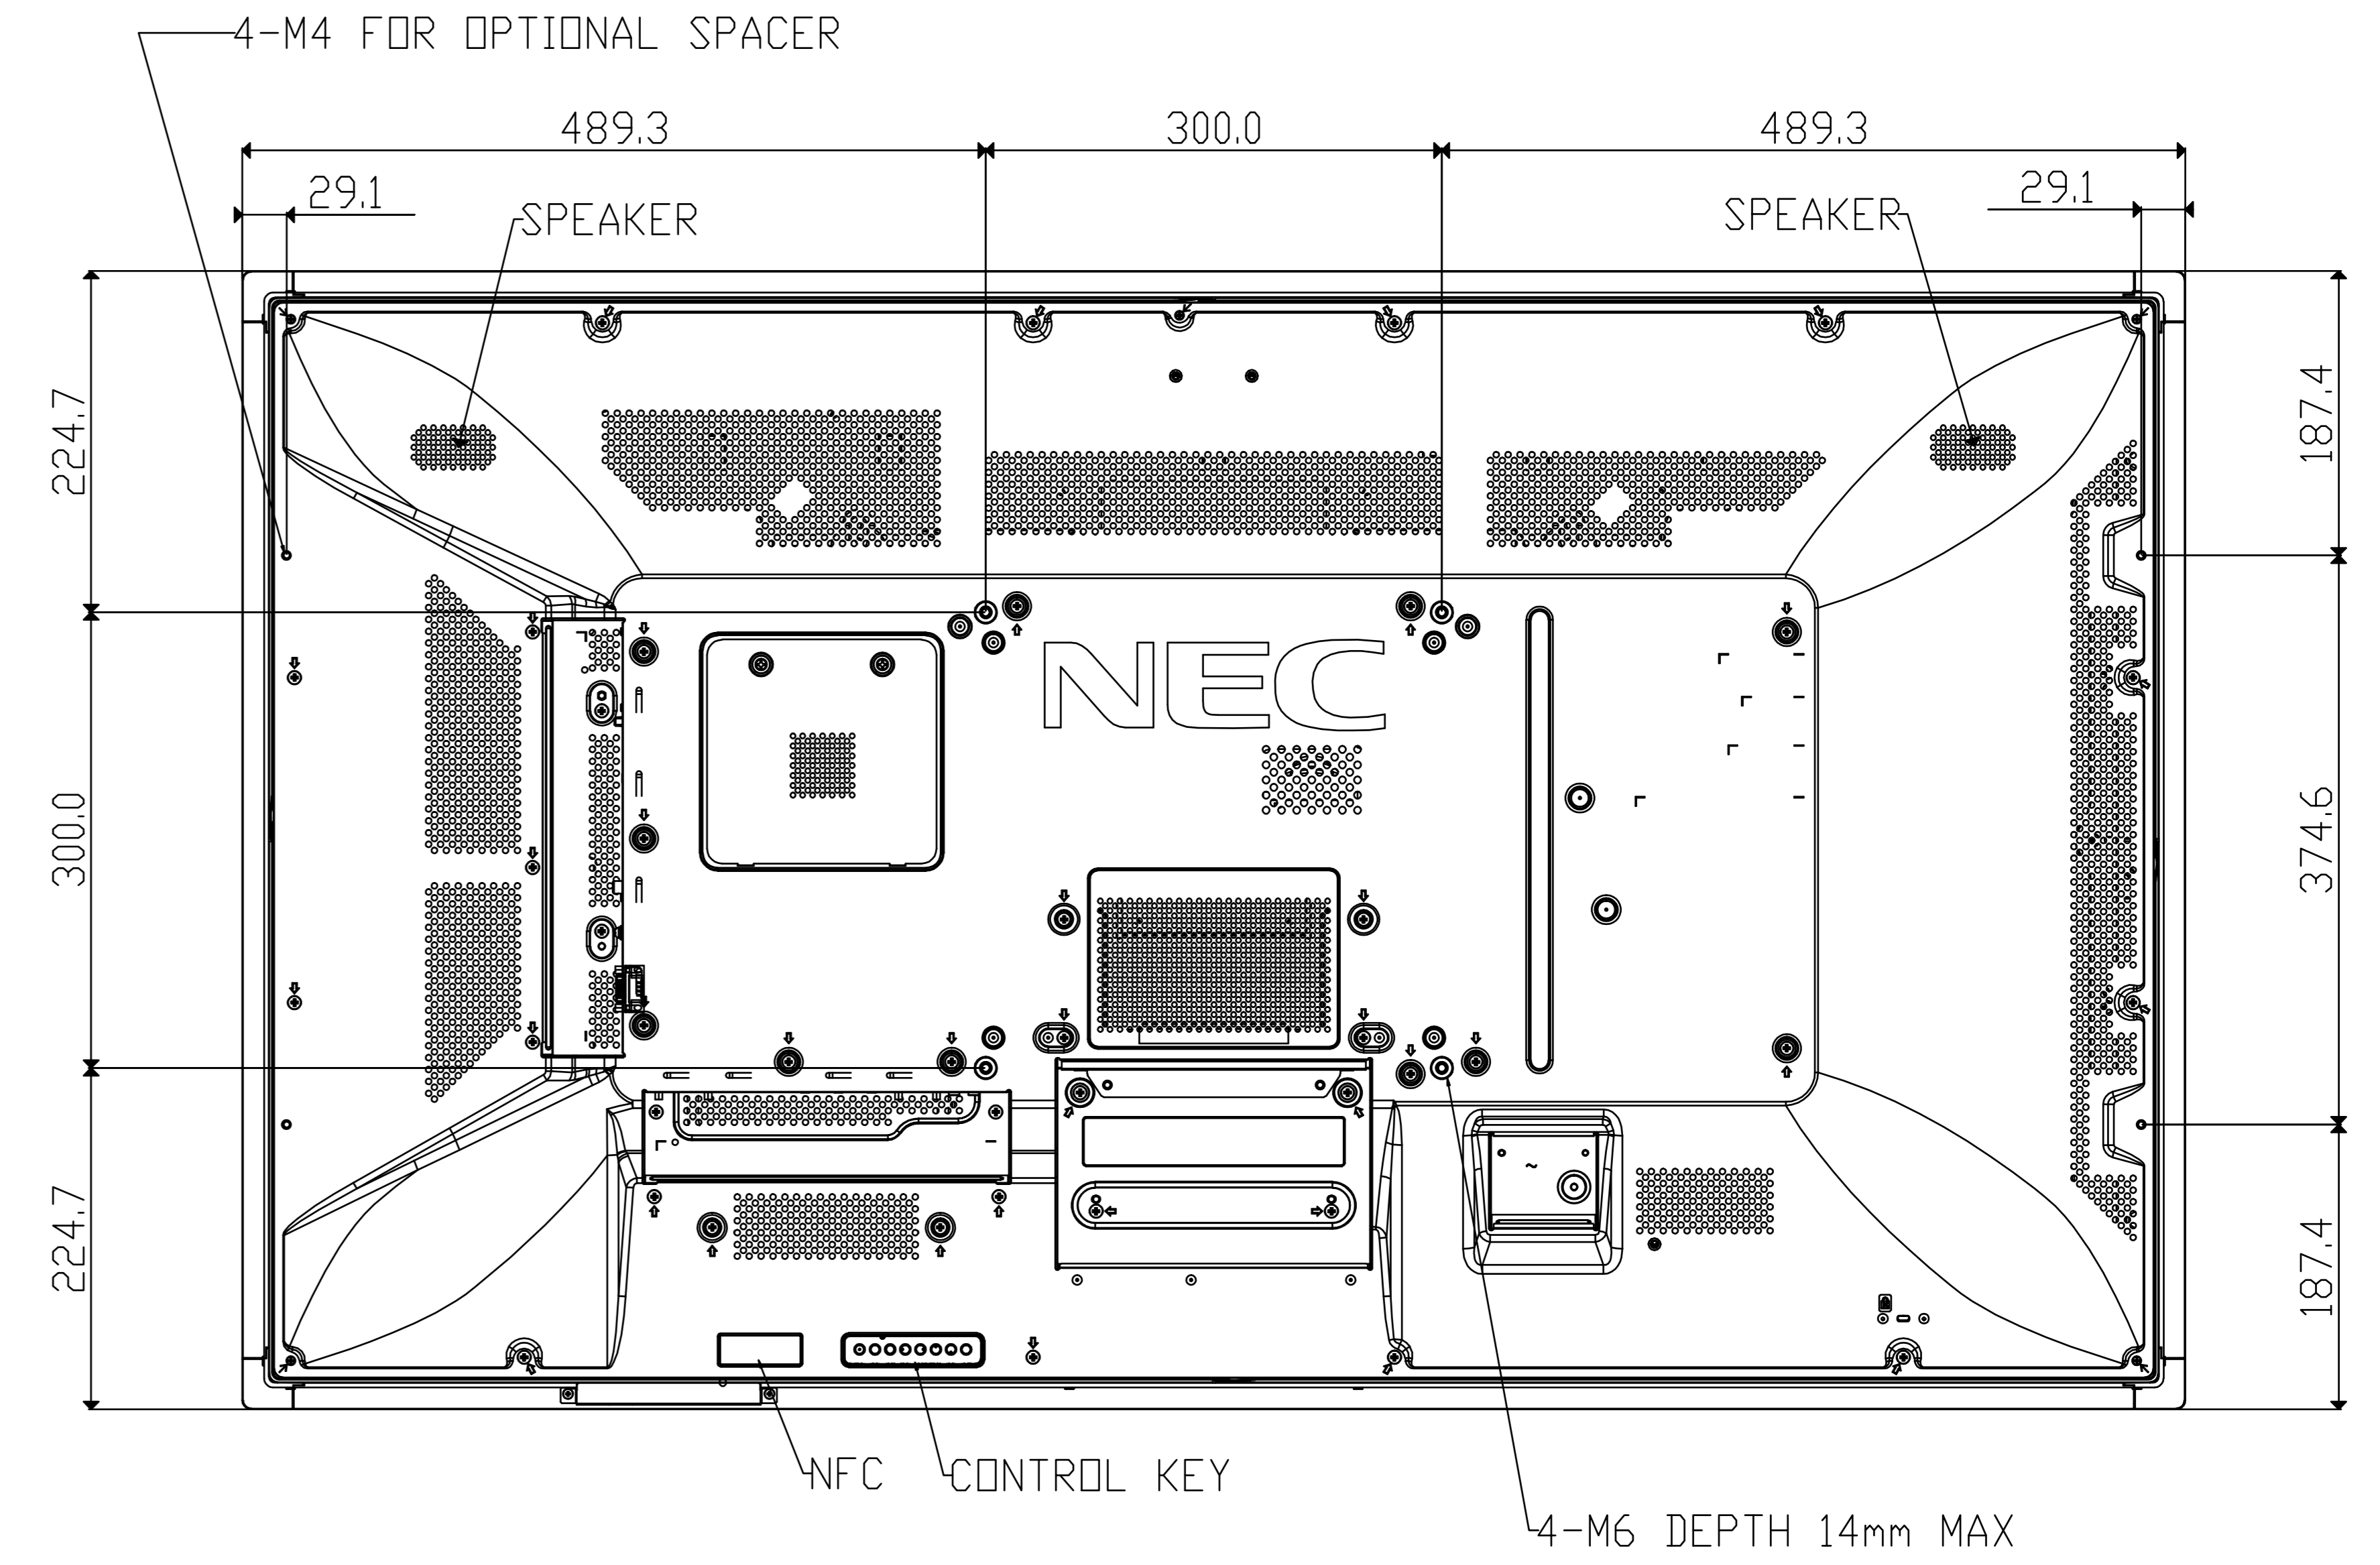

V554-T OUTLINE

Unit	mm
Model	V554-T
Scale	1/1
NEC Display Solutions 2017/04/05	