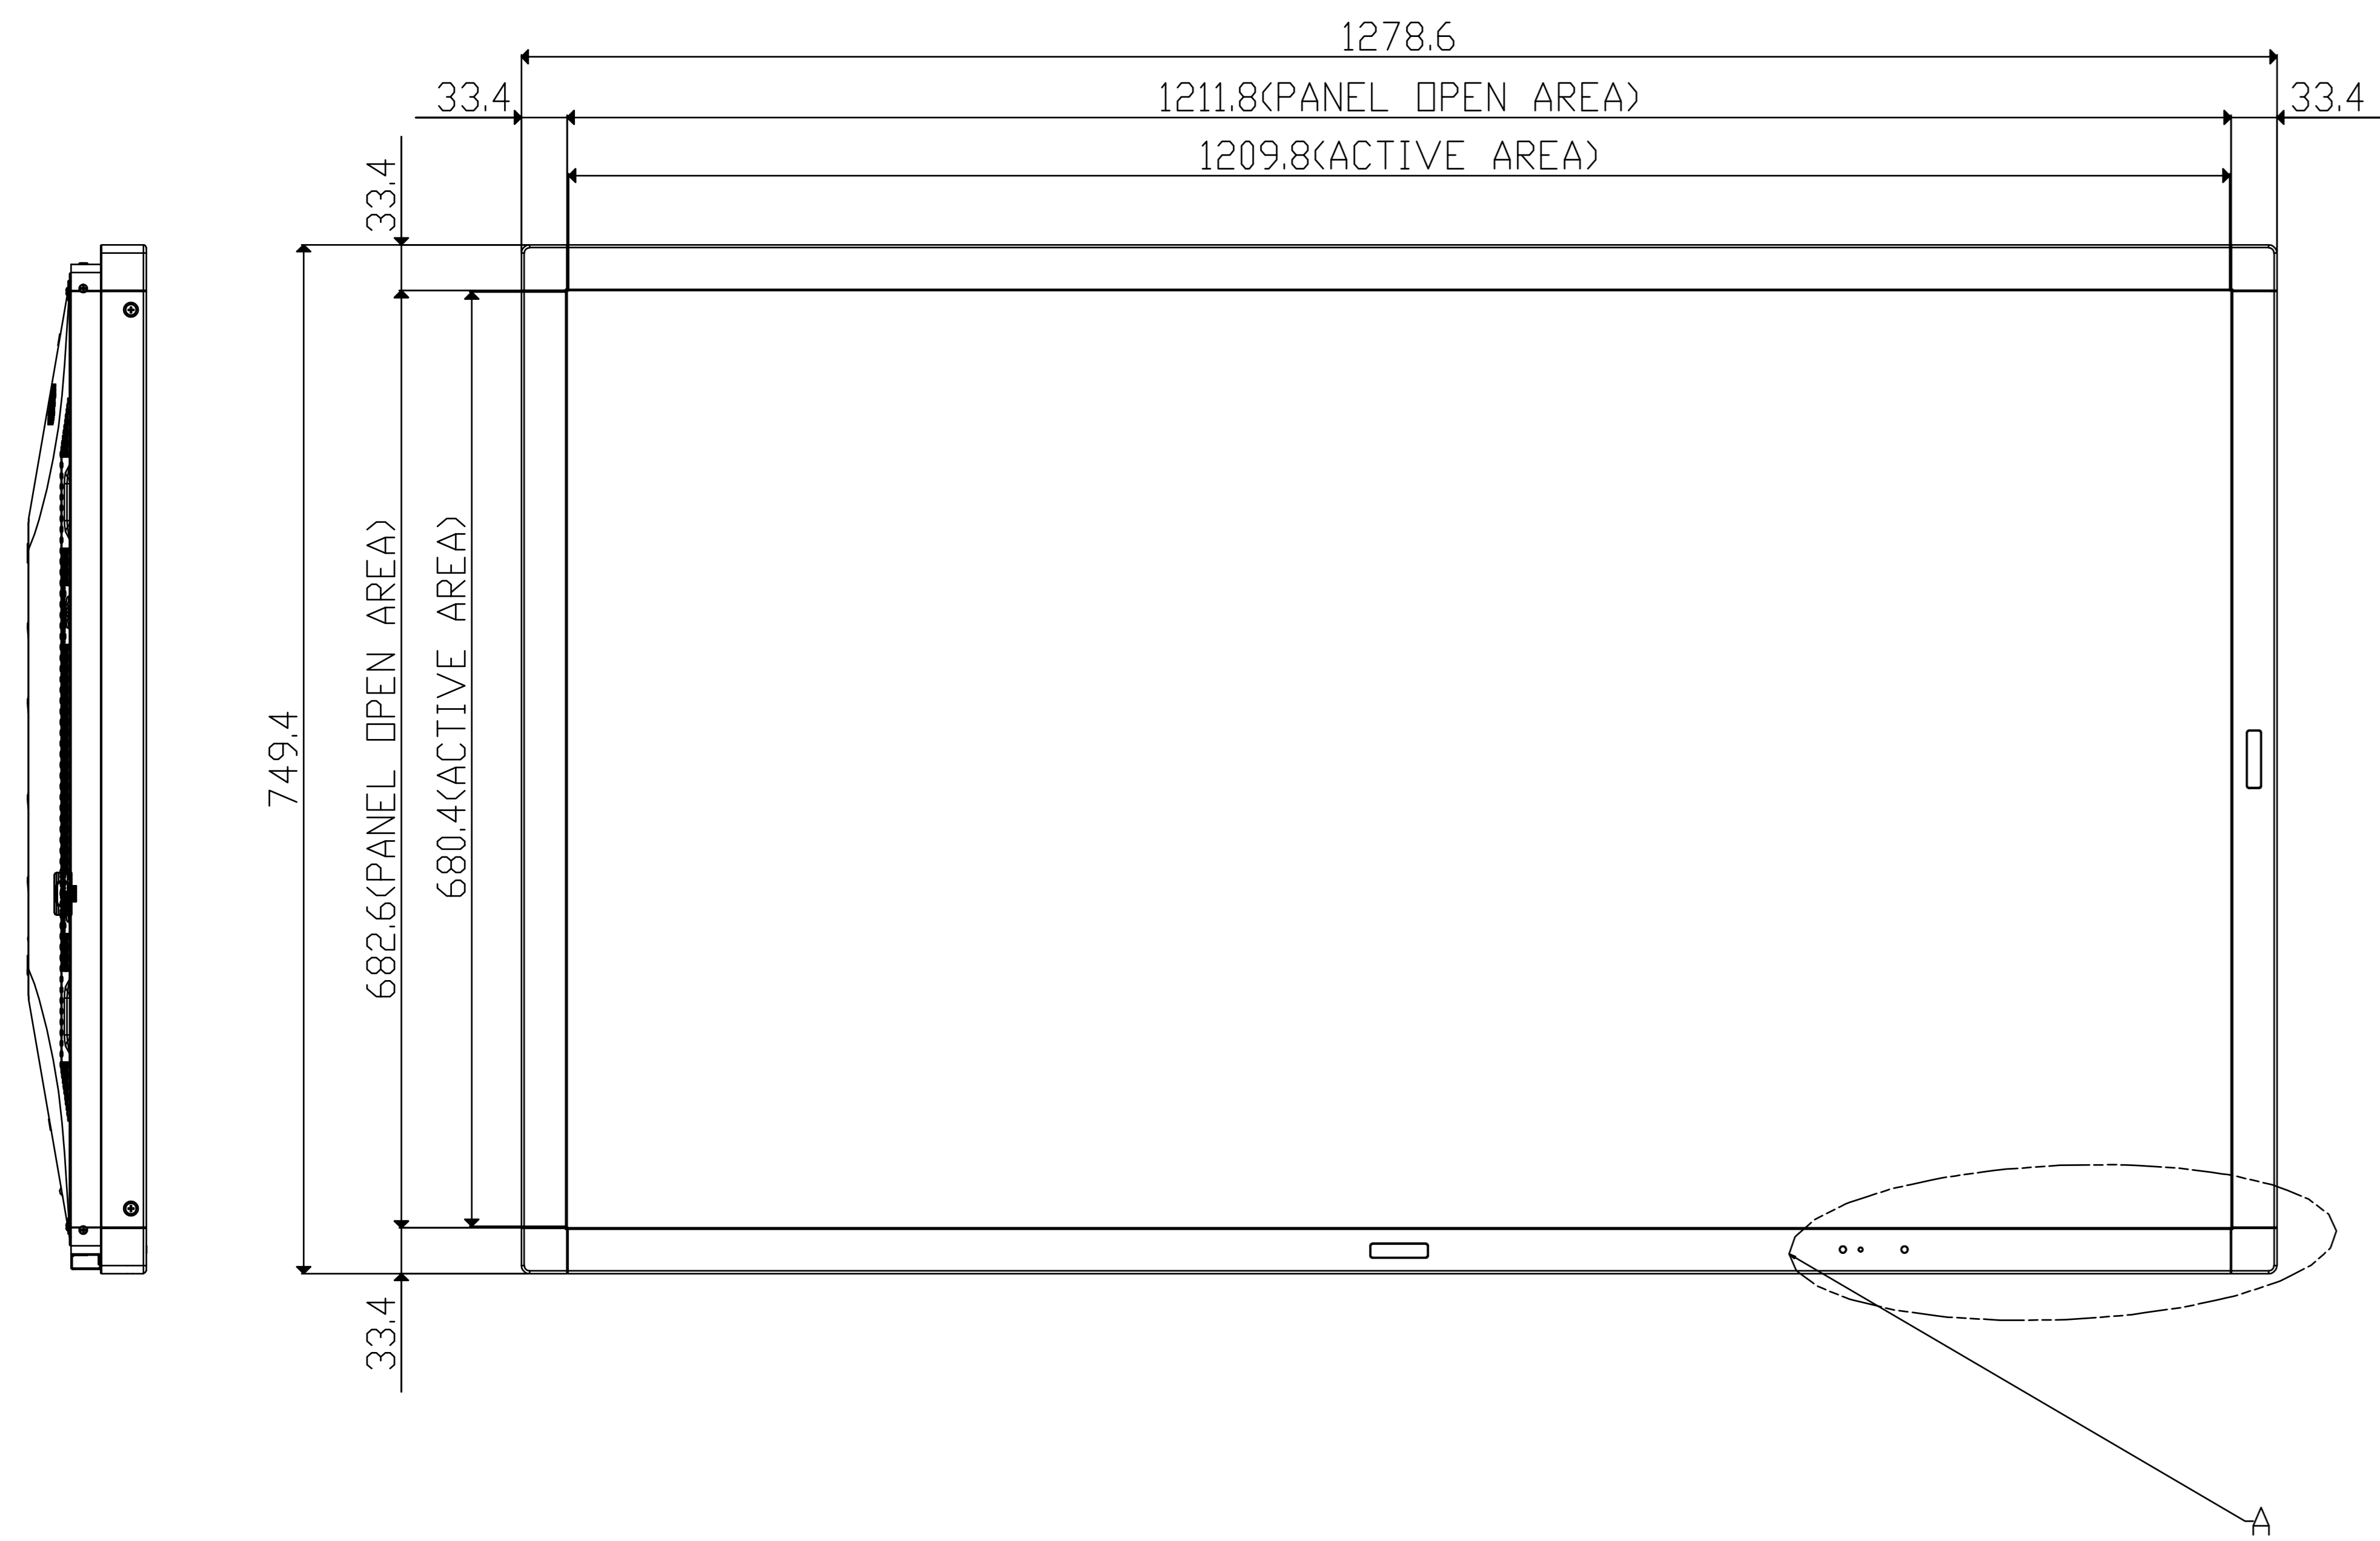

V554-T OUTLINE

Unit	mm
Model	V554-T
Scale	1/1
NEC Display Solutions 2017/04/05	