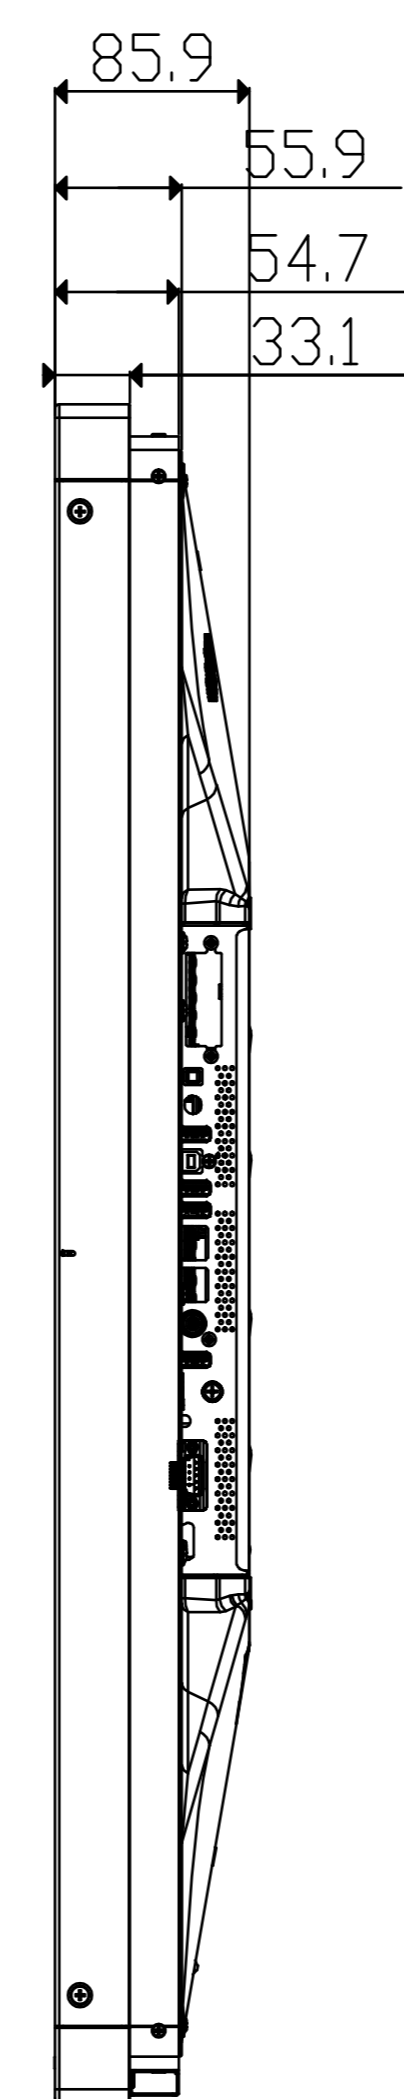

V554-T OUTLINE

Unit	mm
Model	V554-T
Scale	1/1
NEC Display Solutions 2017/04/05	