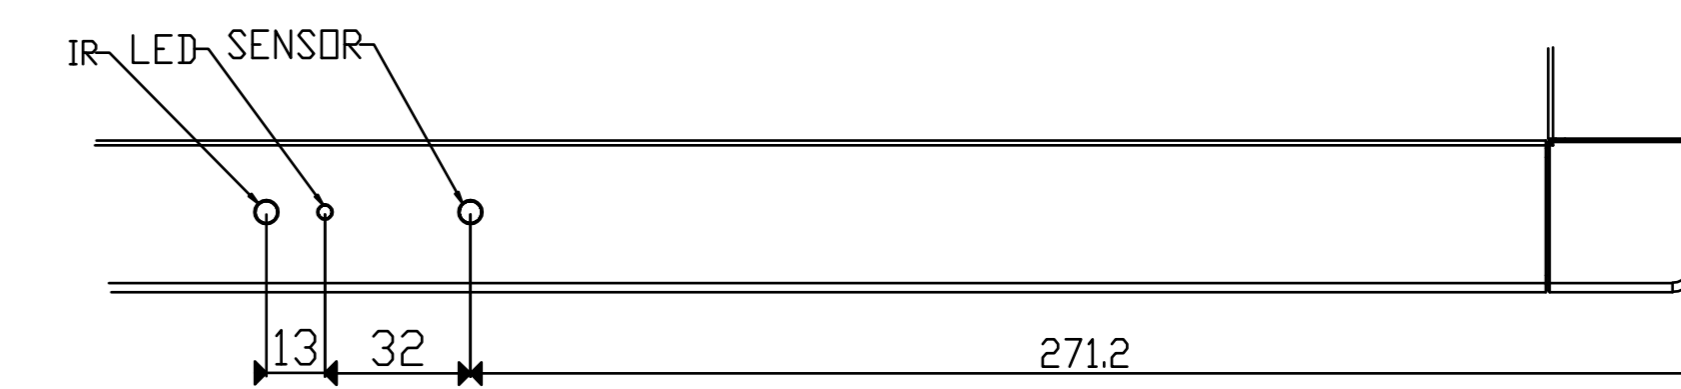

V554-T OUTLINE

Unit	mm
Model	V554-T
Scale	1/1
NEC Display Solutions 2017/04/05	