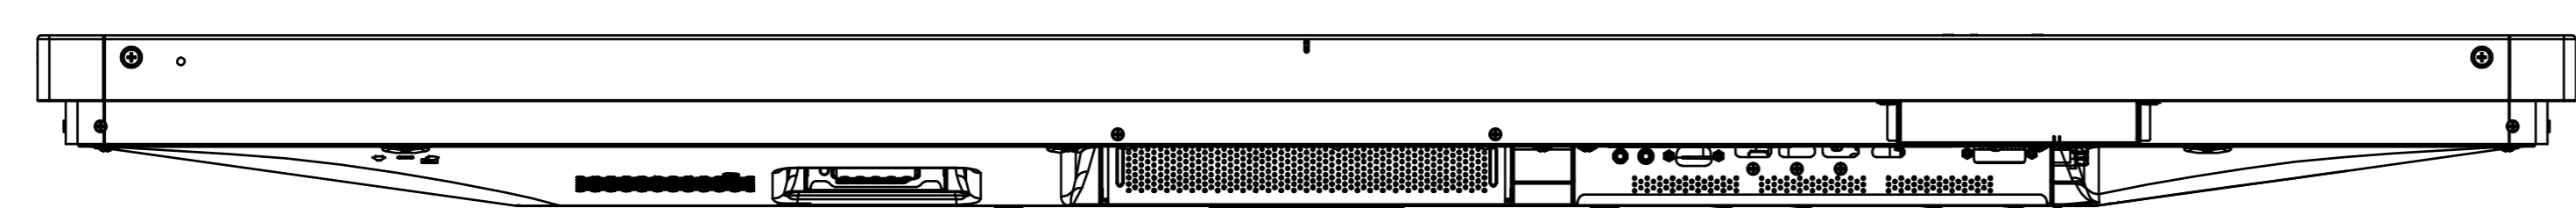

V554-T OUTLINE

Unit	mm
Model	V554-T
Scale	1/1
NEC Display Solutions 2017/04/05	