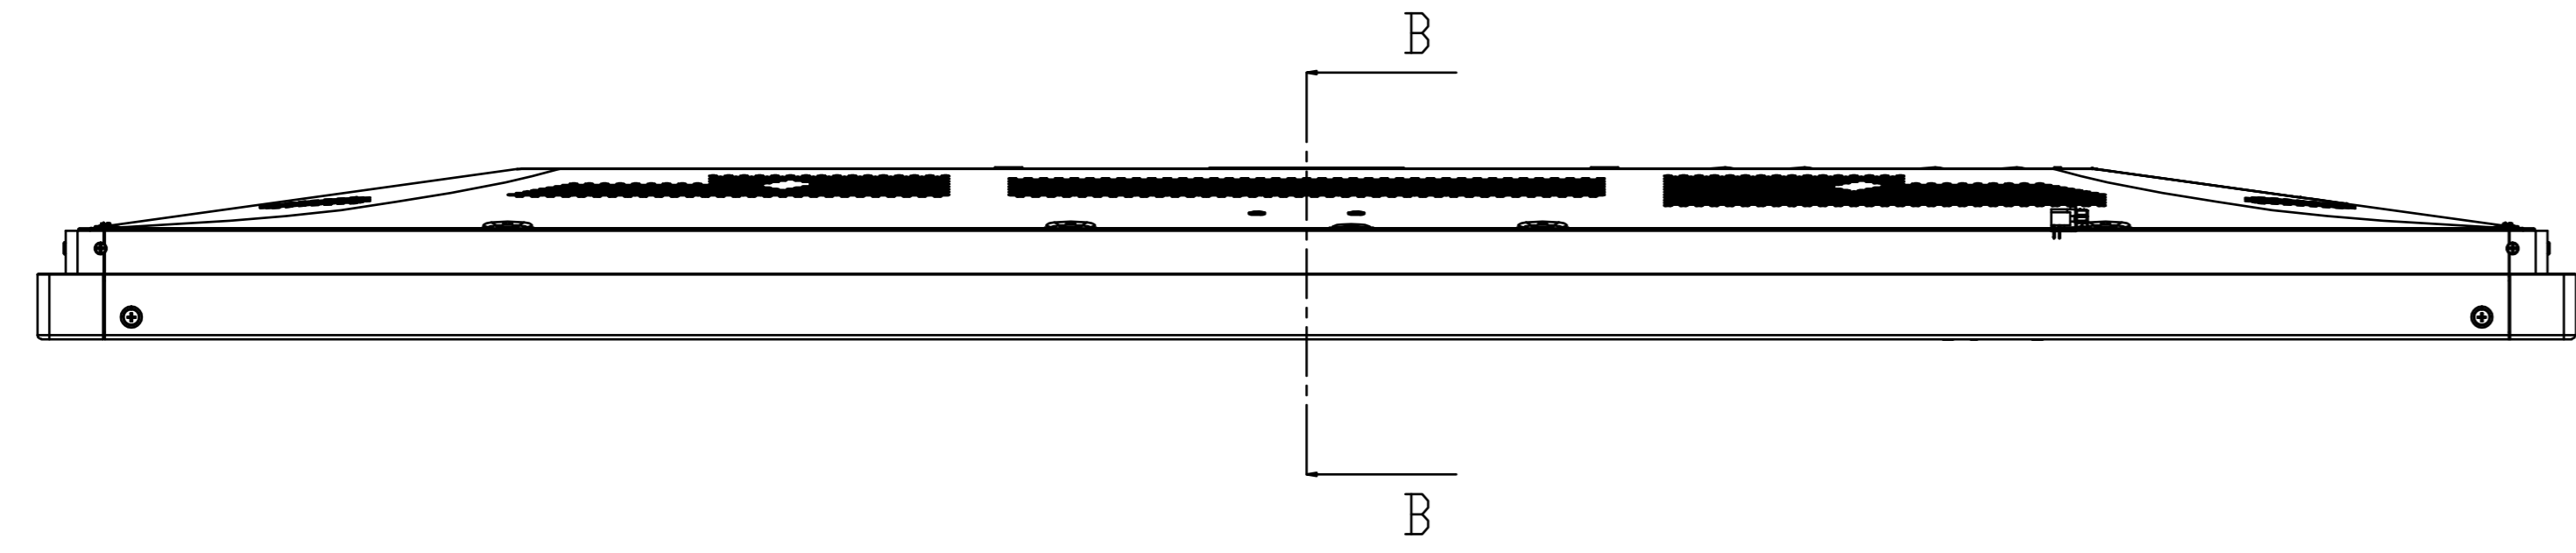

V554-T OUTLINE

Unit	mm
Model	V554-T
Scale	1/1
NEC Display Solutions 2017/04/05	