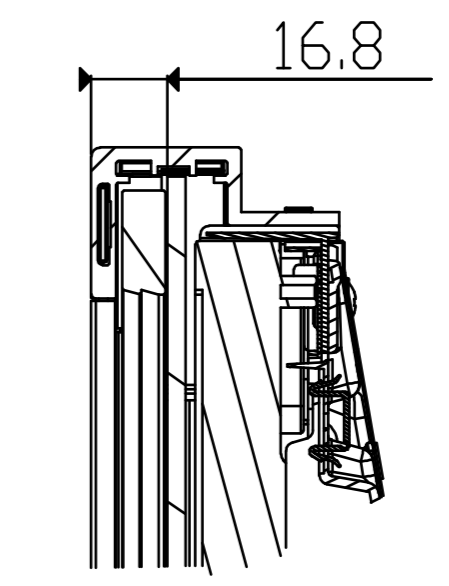

V554-T OUTLINE

Unit	mm
Model	V554-T
Scale	1/1
NEC Display Solutions 2017/04/05	