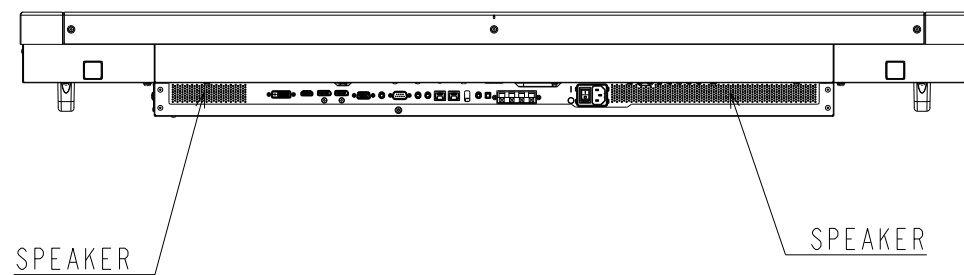

# X554HB OUTLINE

The center of gravity: It is within 10mm from active center.

SECTION B-B  
SCALE 1:1

DETAIL A  
SCALE 1:2

UNIT : mm  
X554HB  
NEC Display Solutions  
2016/03/14