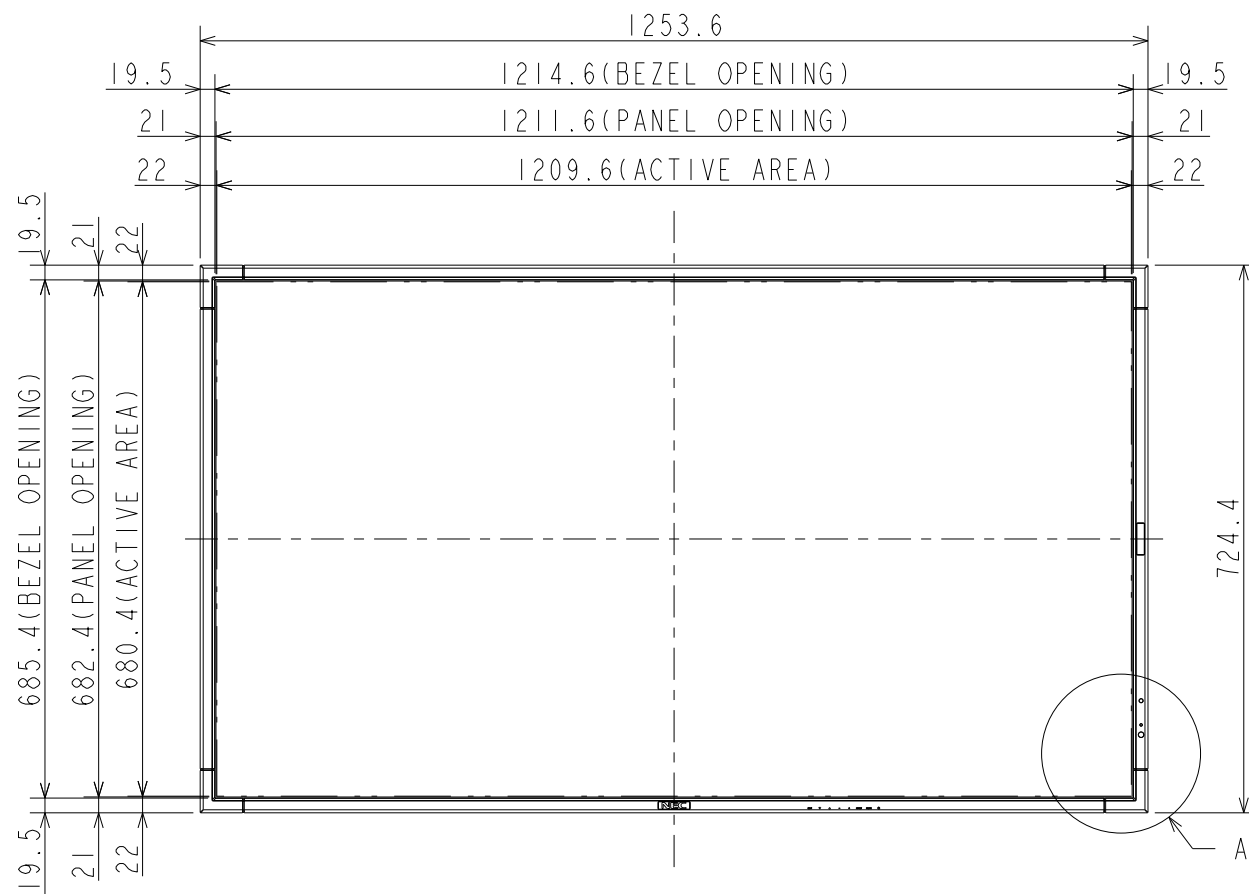

# X554HB OUTLINE

The center of gravity: It is within 10mm from active center.

SECTION B-B  
SCALE 1:1

DETAIL A  
SCALE 1:2

UNIT : mm  
X554HB  
NEC Display Solutions  
2016/03/14