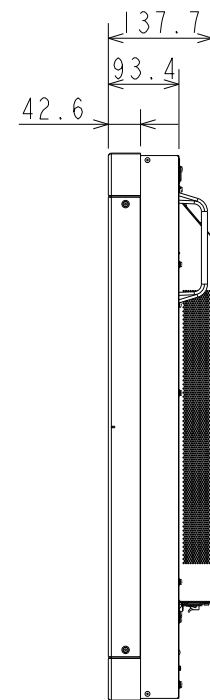

# X554HB OUTLINE

The center of gravity: It is within 10mm from active center.

SECTION B-B  
SCALE 1:1

DETAIL A  
SCALE 1:2

UNIT : mm  
X554HB  
NEC Display Solutions  
2016/03/14