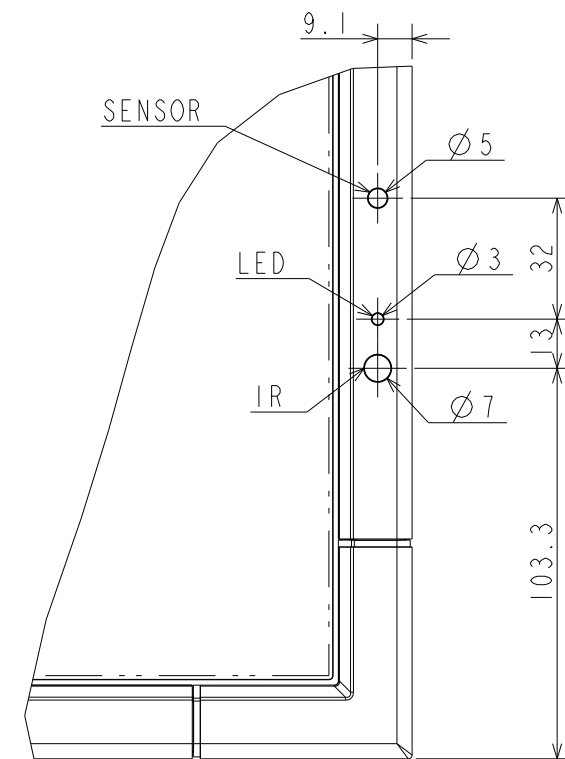

# X554HB OUTLINE

The center of gravity: It is within 10mm from active center.

SECTION B-B  
SCALE 1:1

DETAIL A  
SCALE 1:2

UNIT : mm  
X554HB  
NEC Display Solutions  
2016/03/14