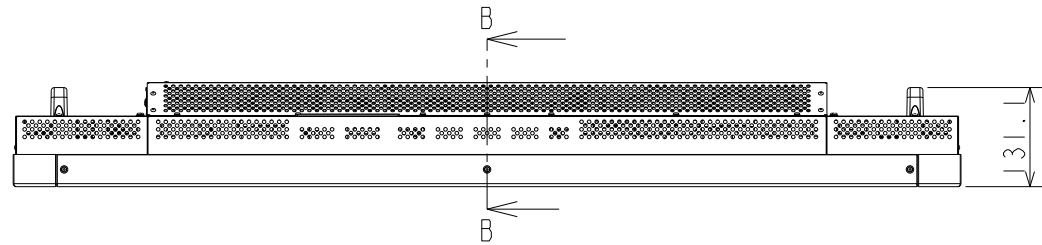

# X554HB OUTLINE

The center of gravity: It is within 10mm from active center.

SECTION B-B  
SCALE 1:1

DETAIL A  
SCALE 1:2

UNIT : mm  
X554HB  
NEC Display Solutions  
2016/03/14