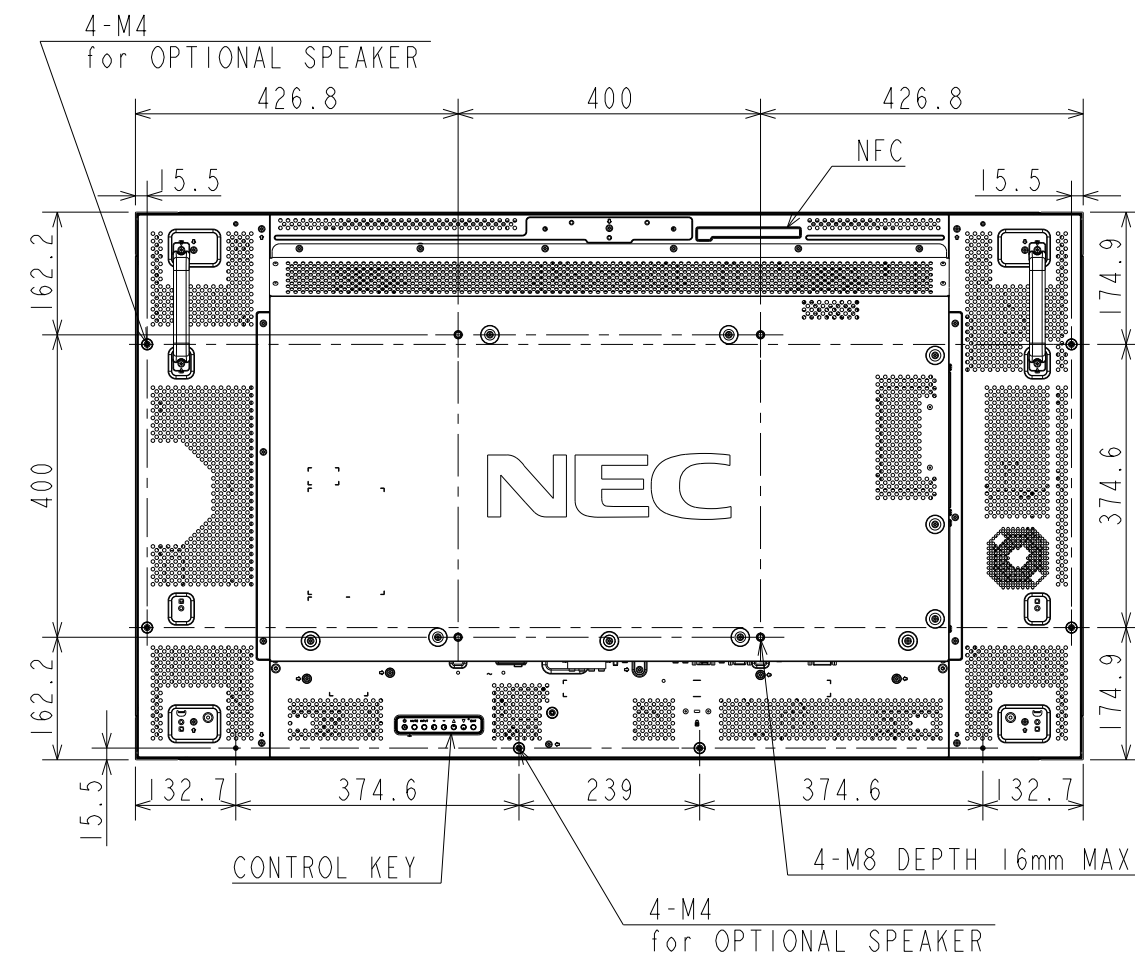

# X554HB OUTLINE

The center of gravity: It is within 10mm from active center.

SECTION B-B  
SCALE 1:1

DETAIL A  
SCALE 1:2

UNIT : mm  
X554HB  
NEC Display Solutions  
2016/03/14