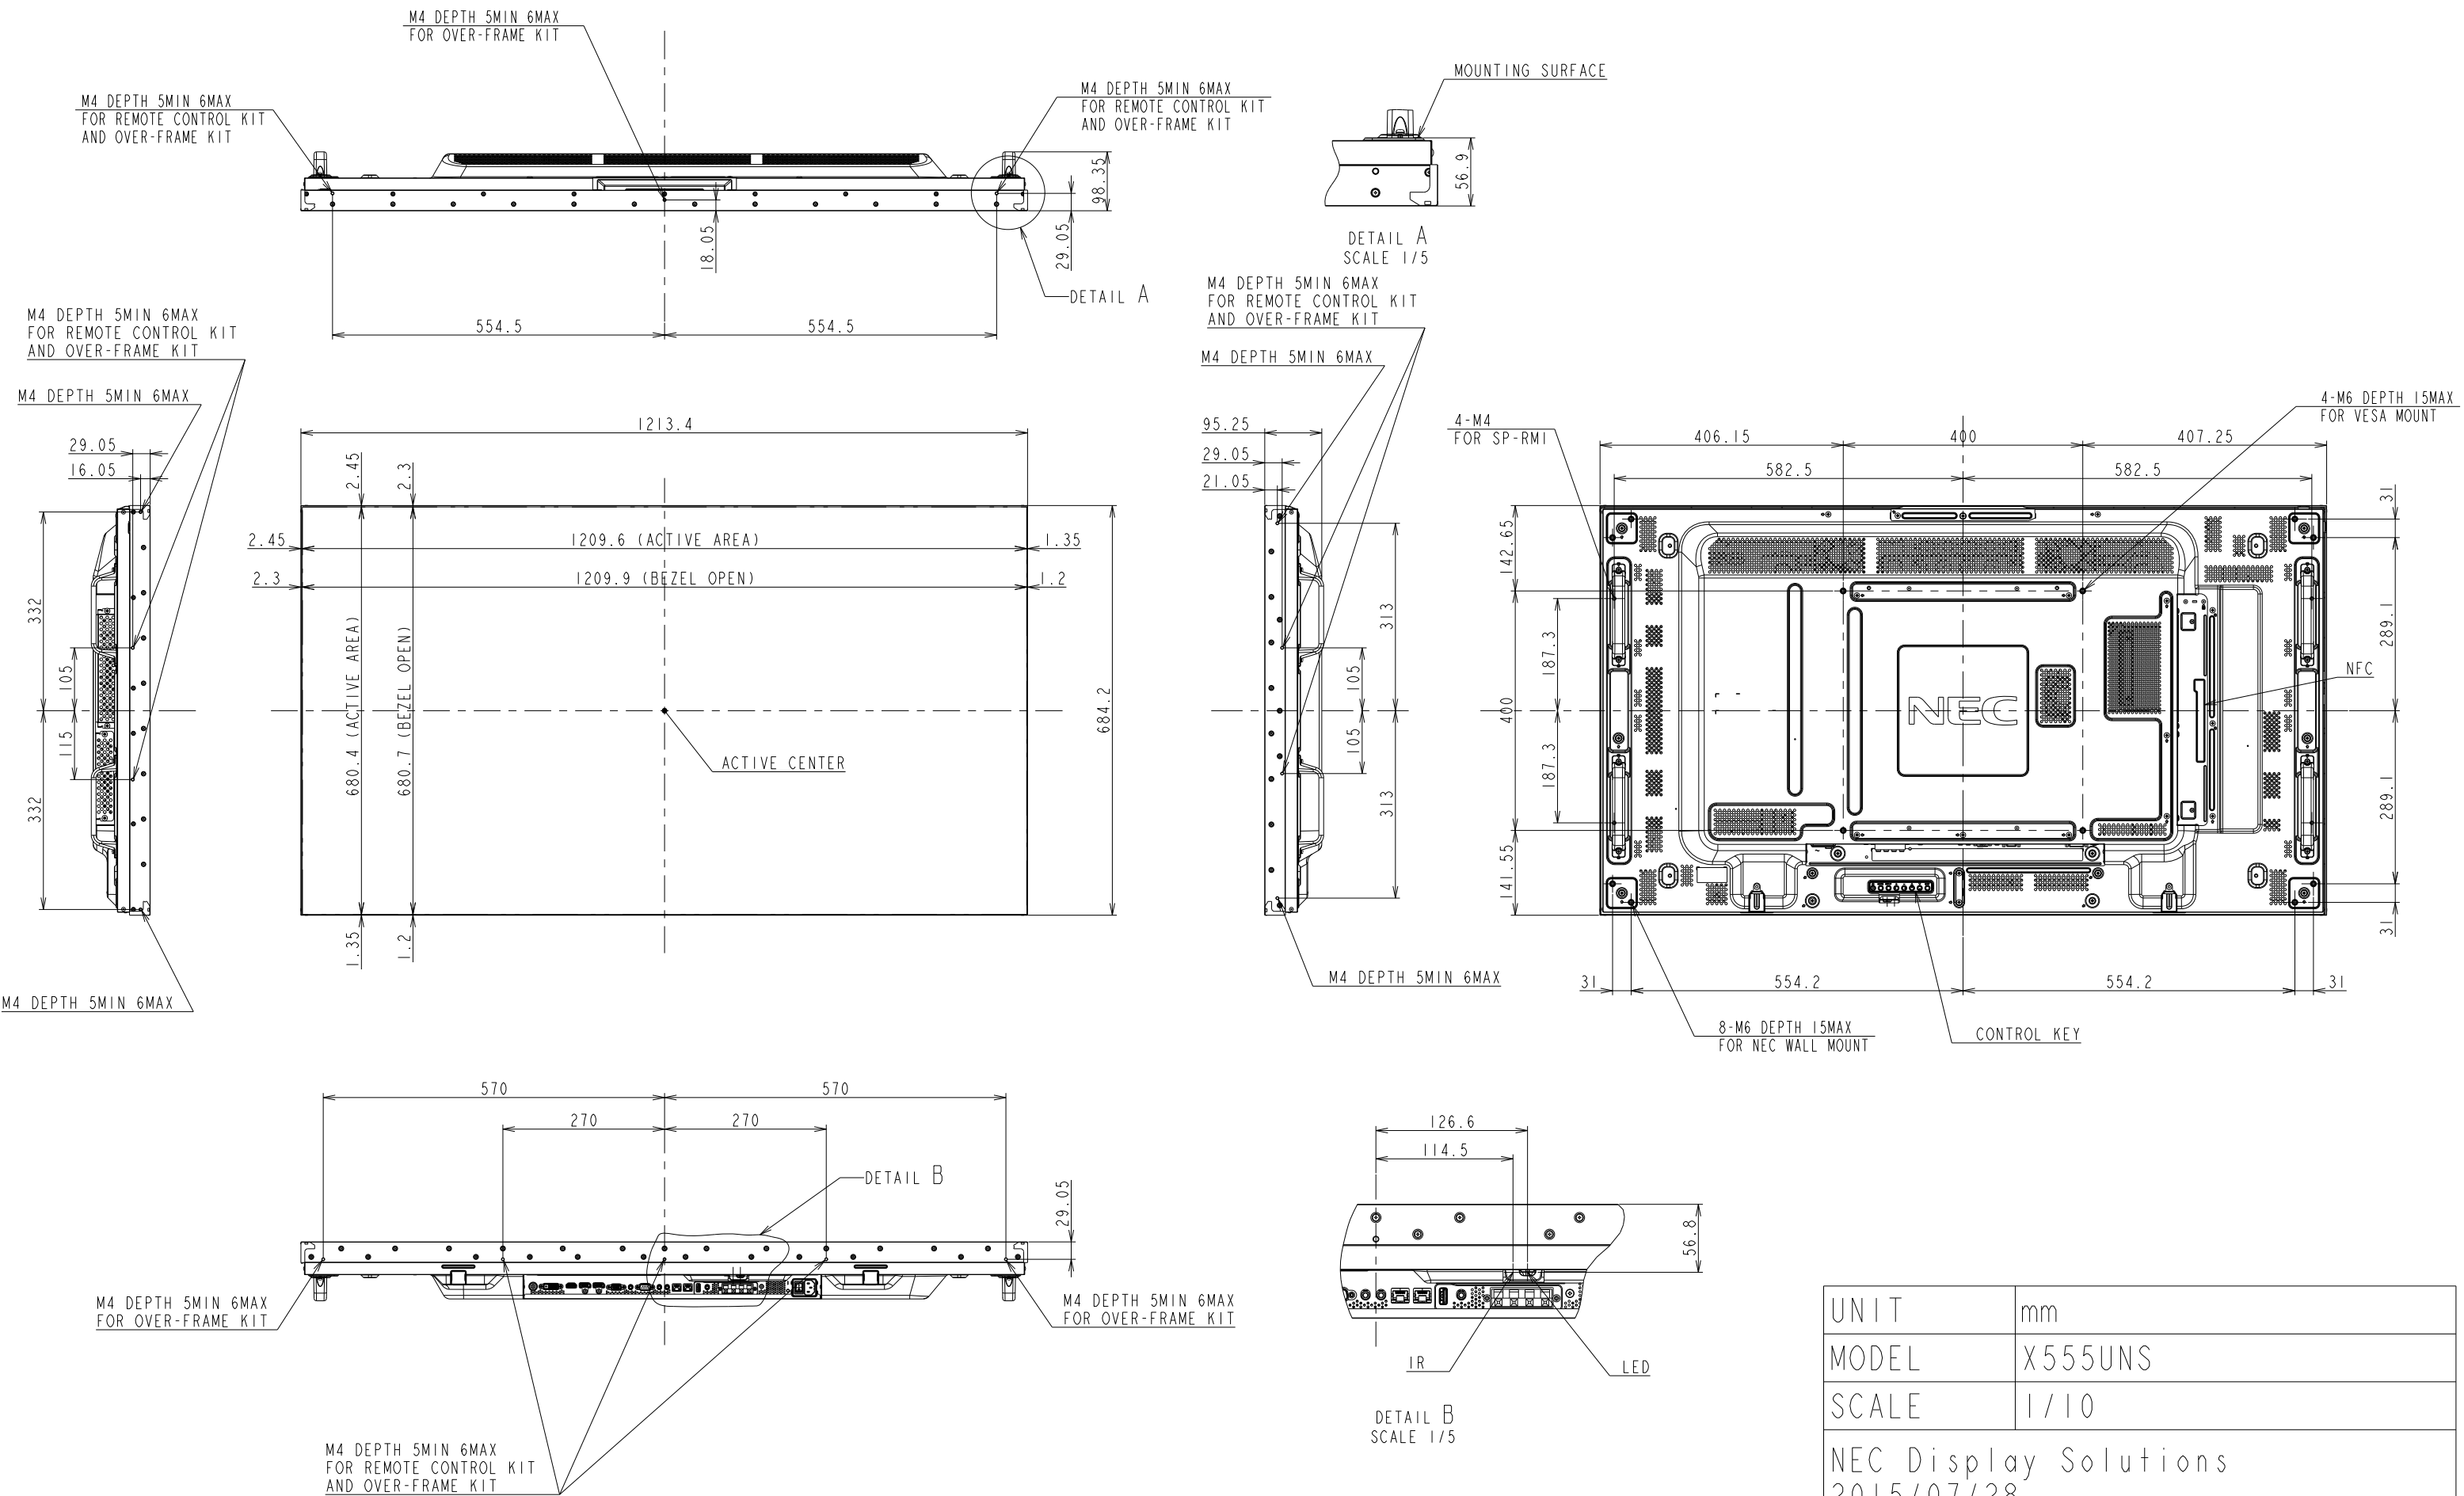

X555UNS OUTLINE

THE CENTER OF GRAVITY: IT IS WITHIN 10mm FROM ACTIVE CENTER.

UNIT	mm
MODEL	X555UNS
SCALE	1/10
NEC Display Solutions 2015/07/28	