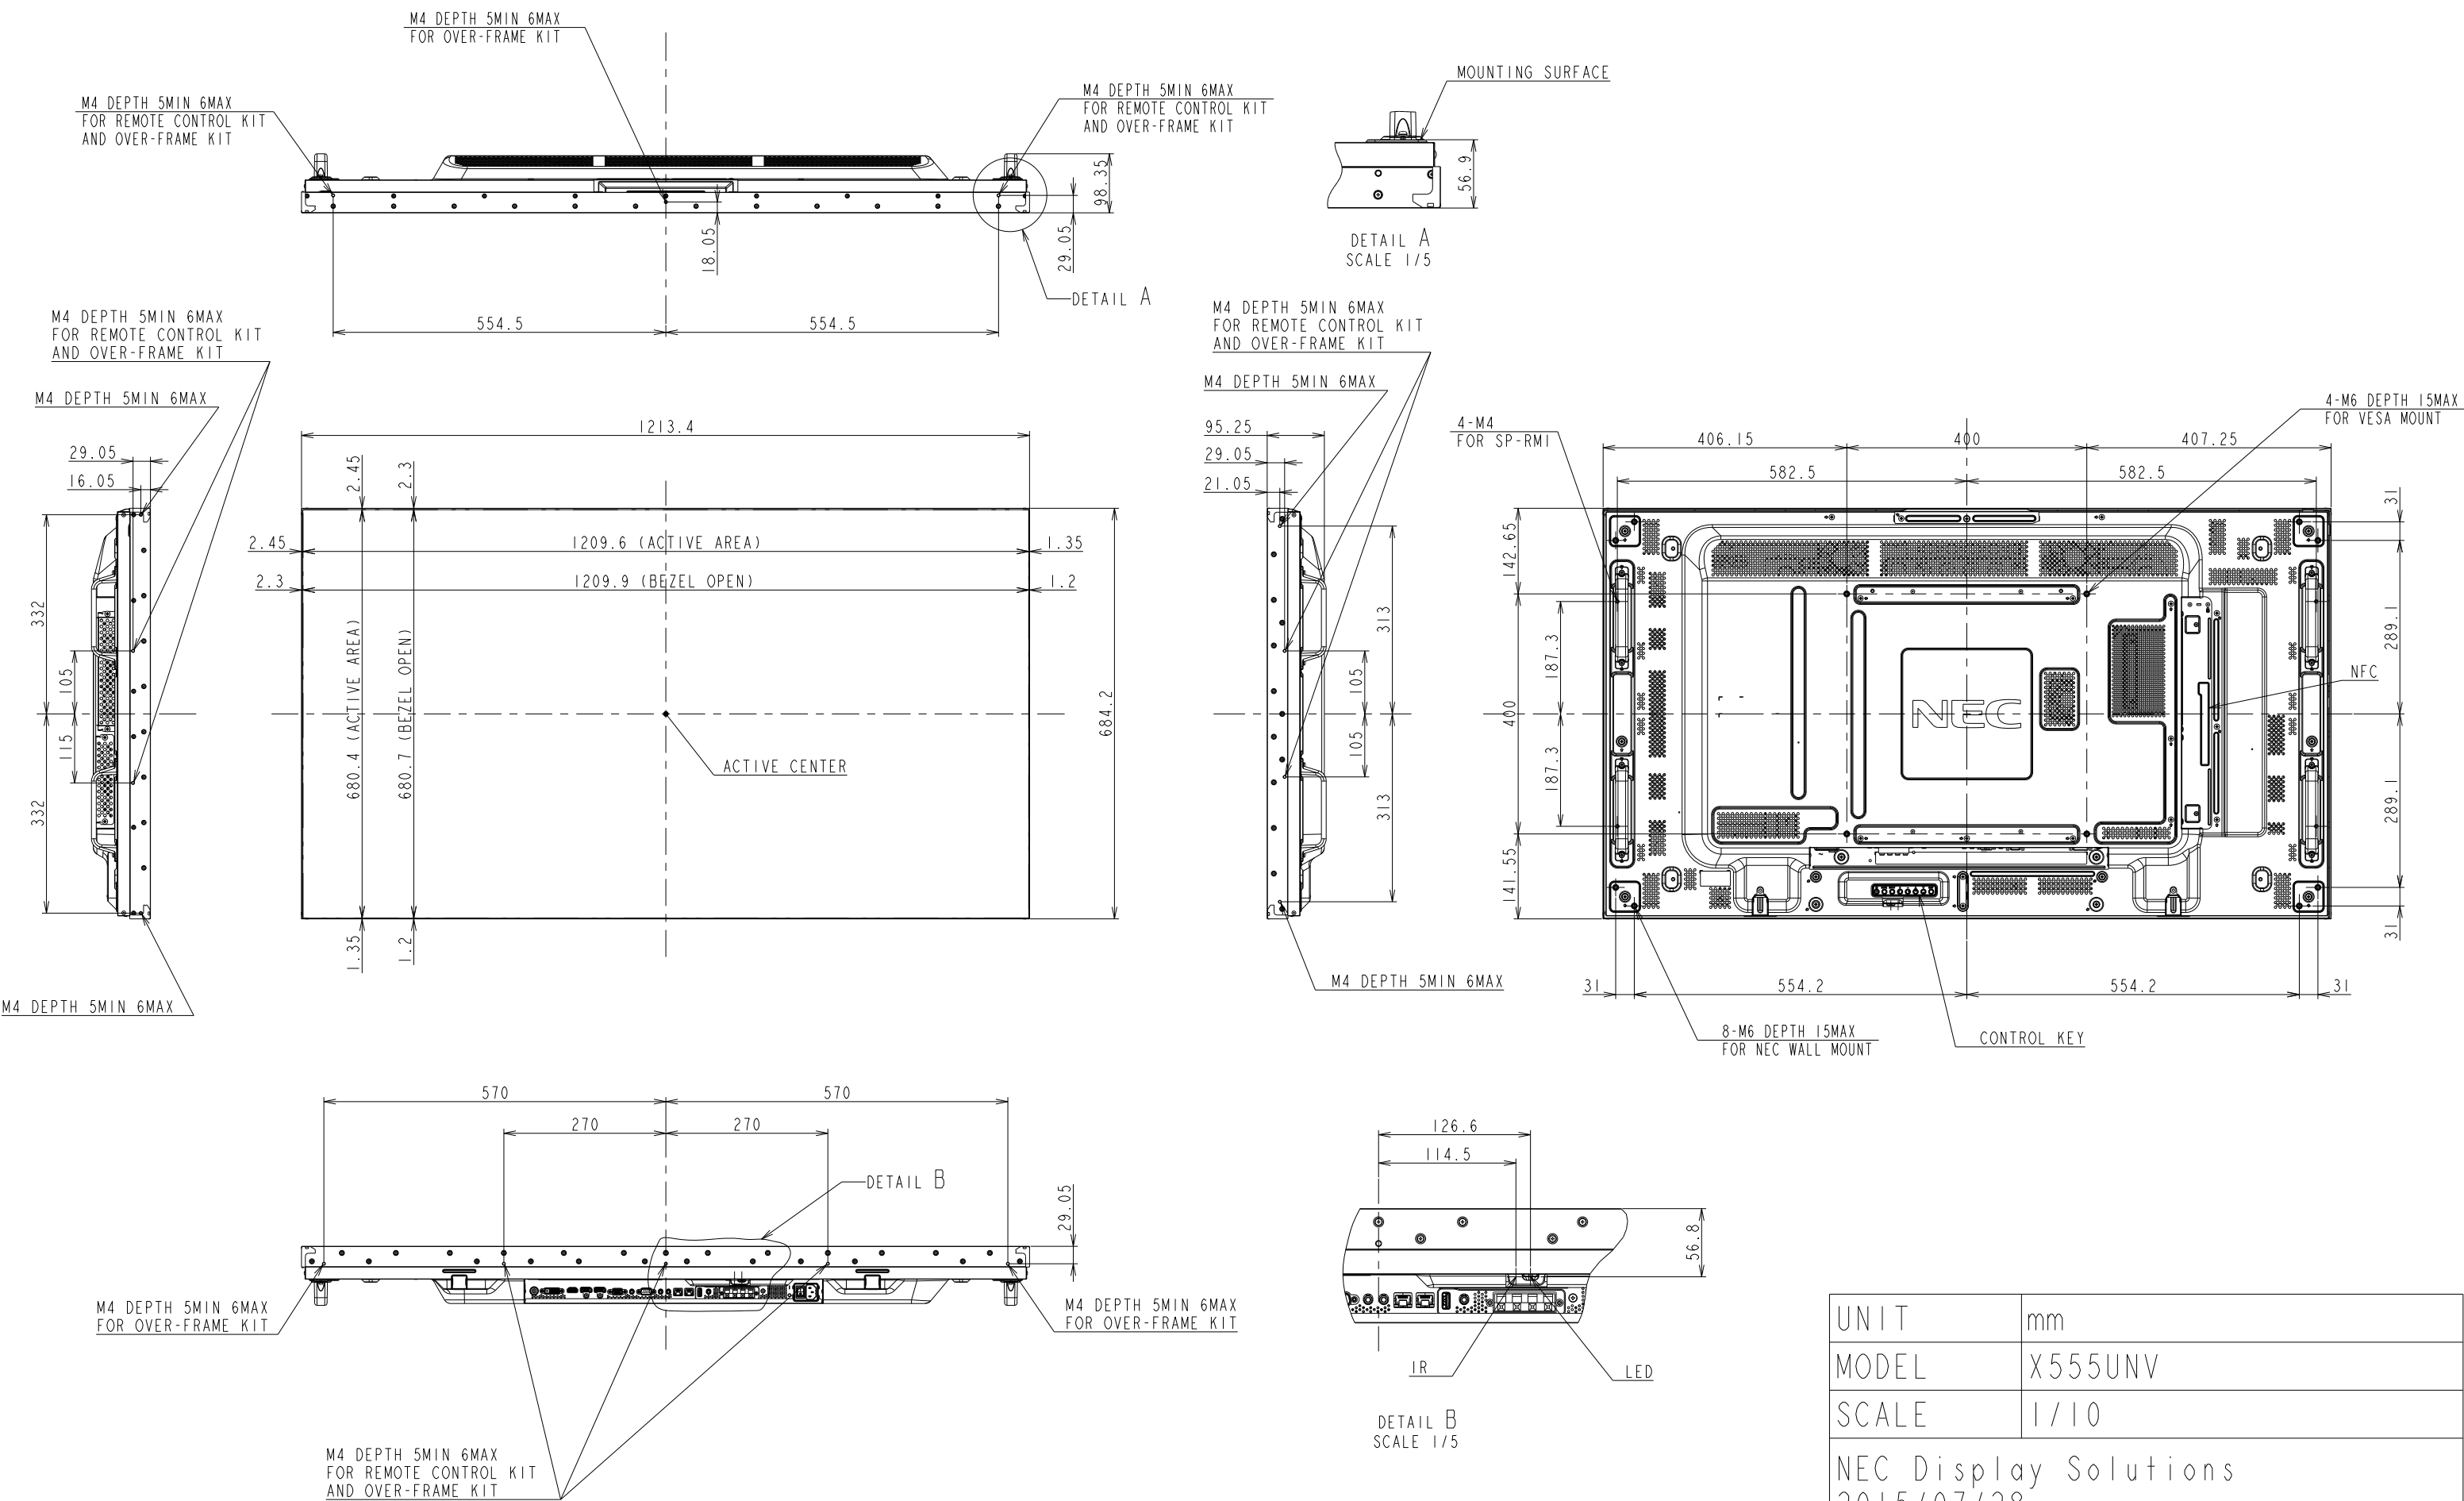

X555UNV OUTLINE

THE CENTER OF GRAVITY: IT IS WITHIN 10mm FROM ACTIVE CENTER.

UNIT	mm
MODEL	X555UNV
SCALE	1/10
NEC Display Solutions 2015/07/28	