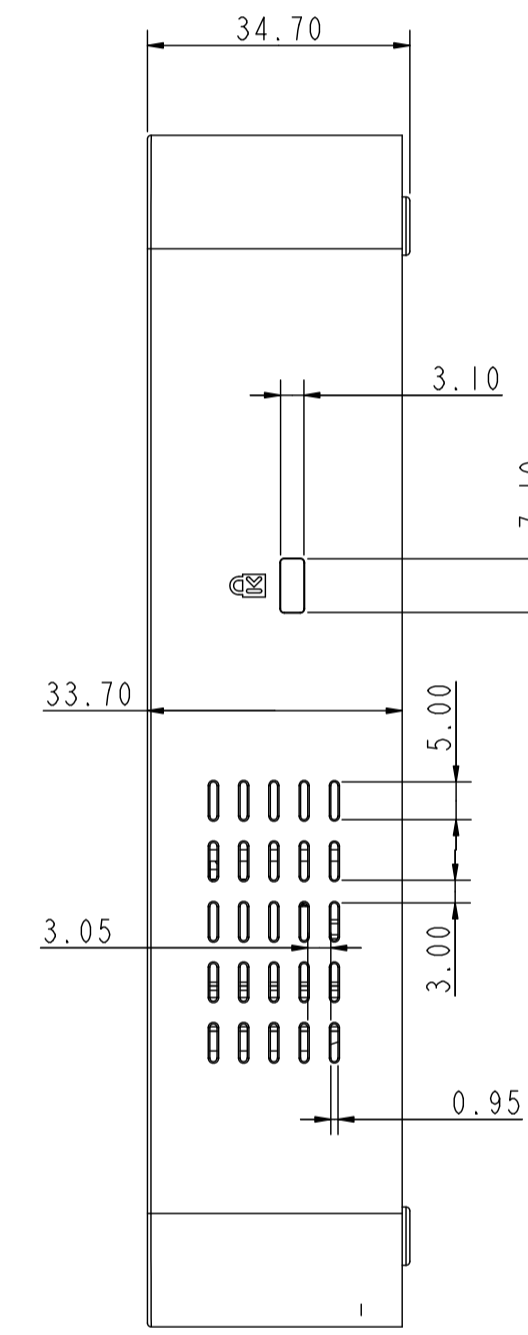

MP-03 OUTLINE

UNIT	mm
MODEL	MP-03
SCALE	1/1
NEC Display Solutions 2019/03/08	