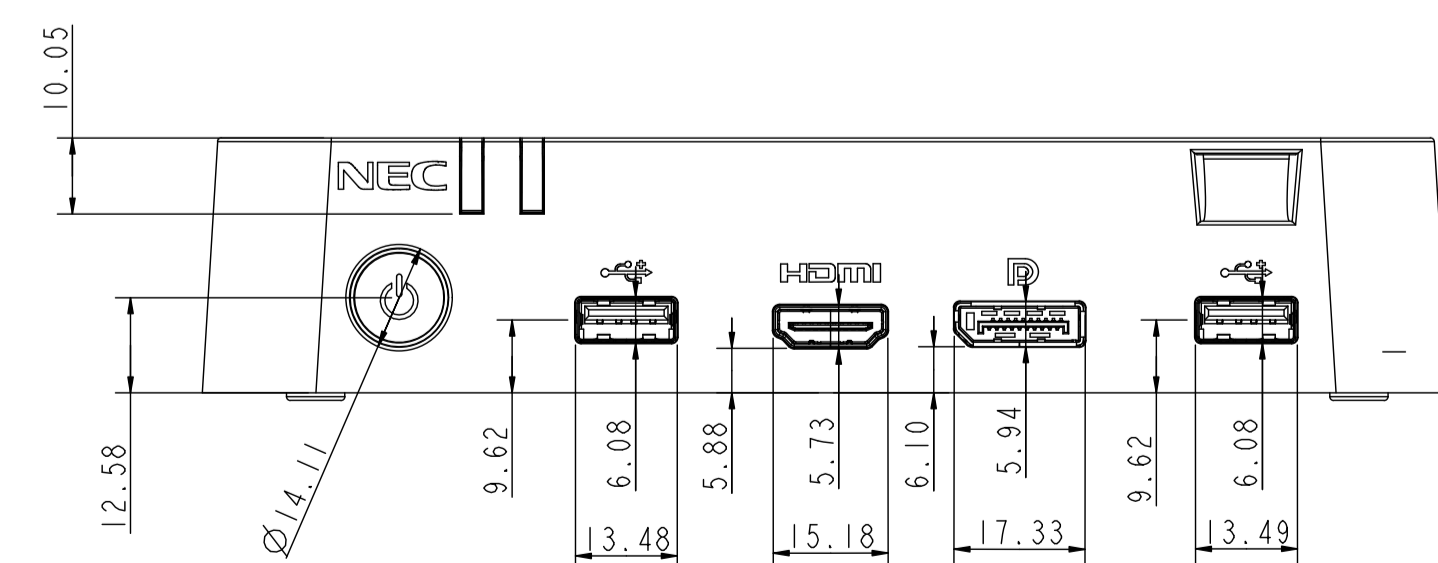

MP-03 OUTLINE

UNIT	mm
MODEL	MP-03
SCALE	1/1
NEC Display Solutions 2019/03/08	