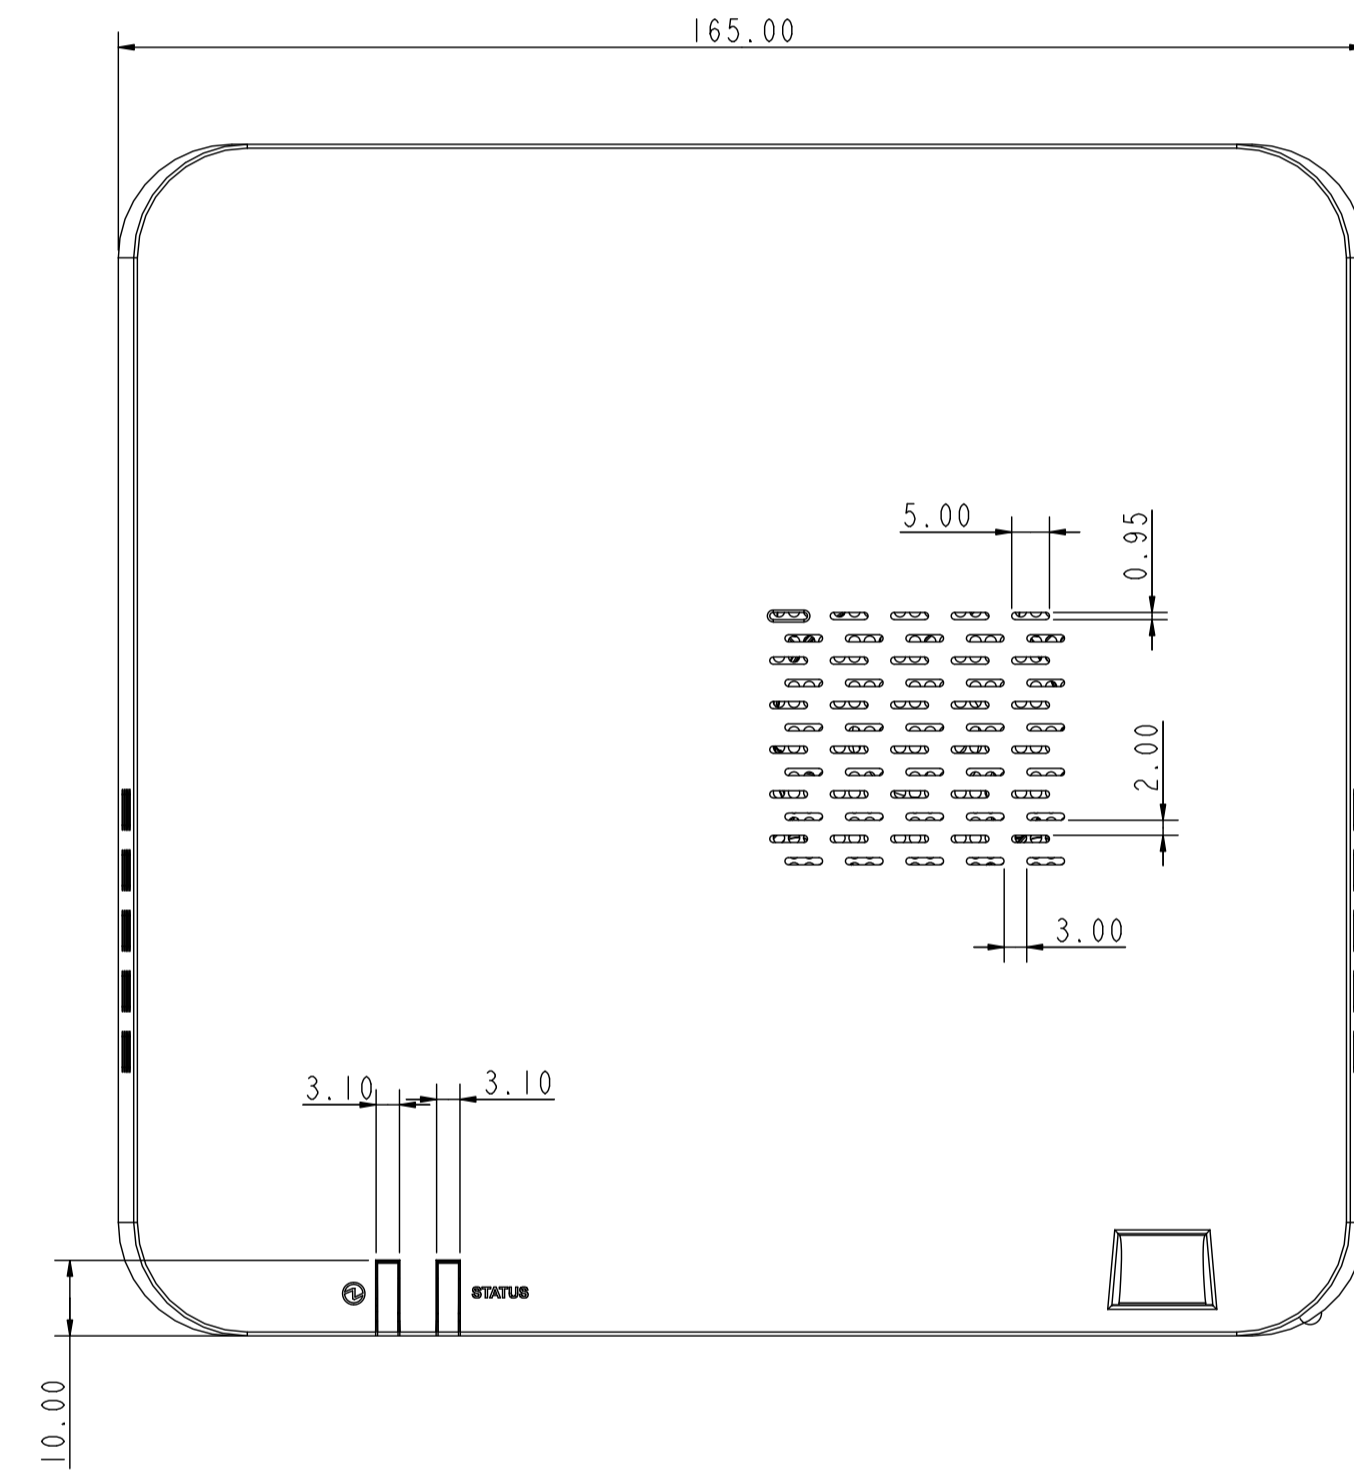

MP-03 OUTLINE

UNIT	mm
MODEL	MP-03
SCALE	1/1
NEC Display Solutions 2019/03/08	