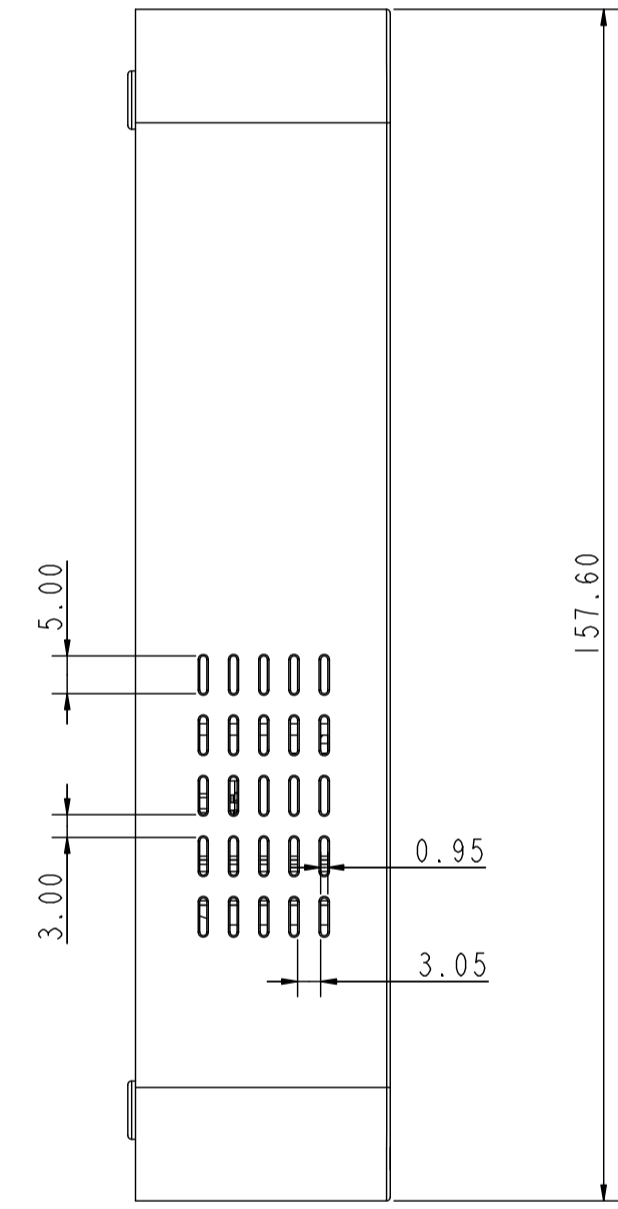

MP-03 OUTLINE

UNIT	mm
MODEL	MP-03
SCALE	1/1
NEC Display Solutions 2019/03/08	