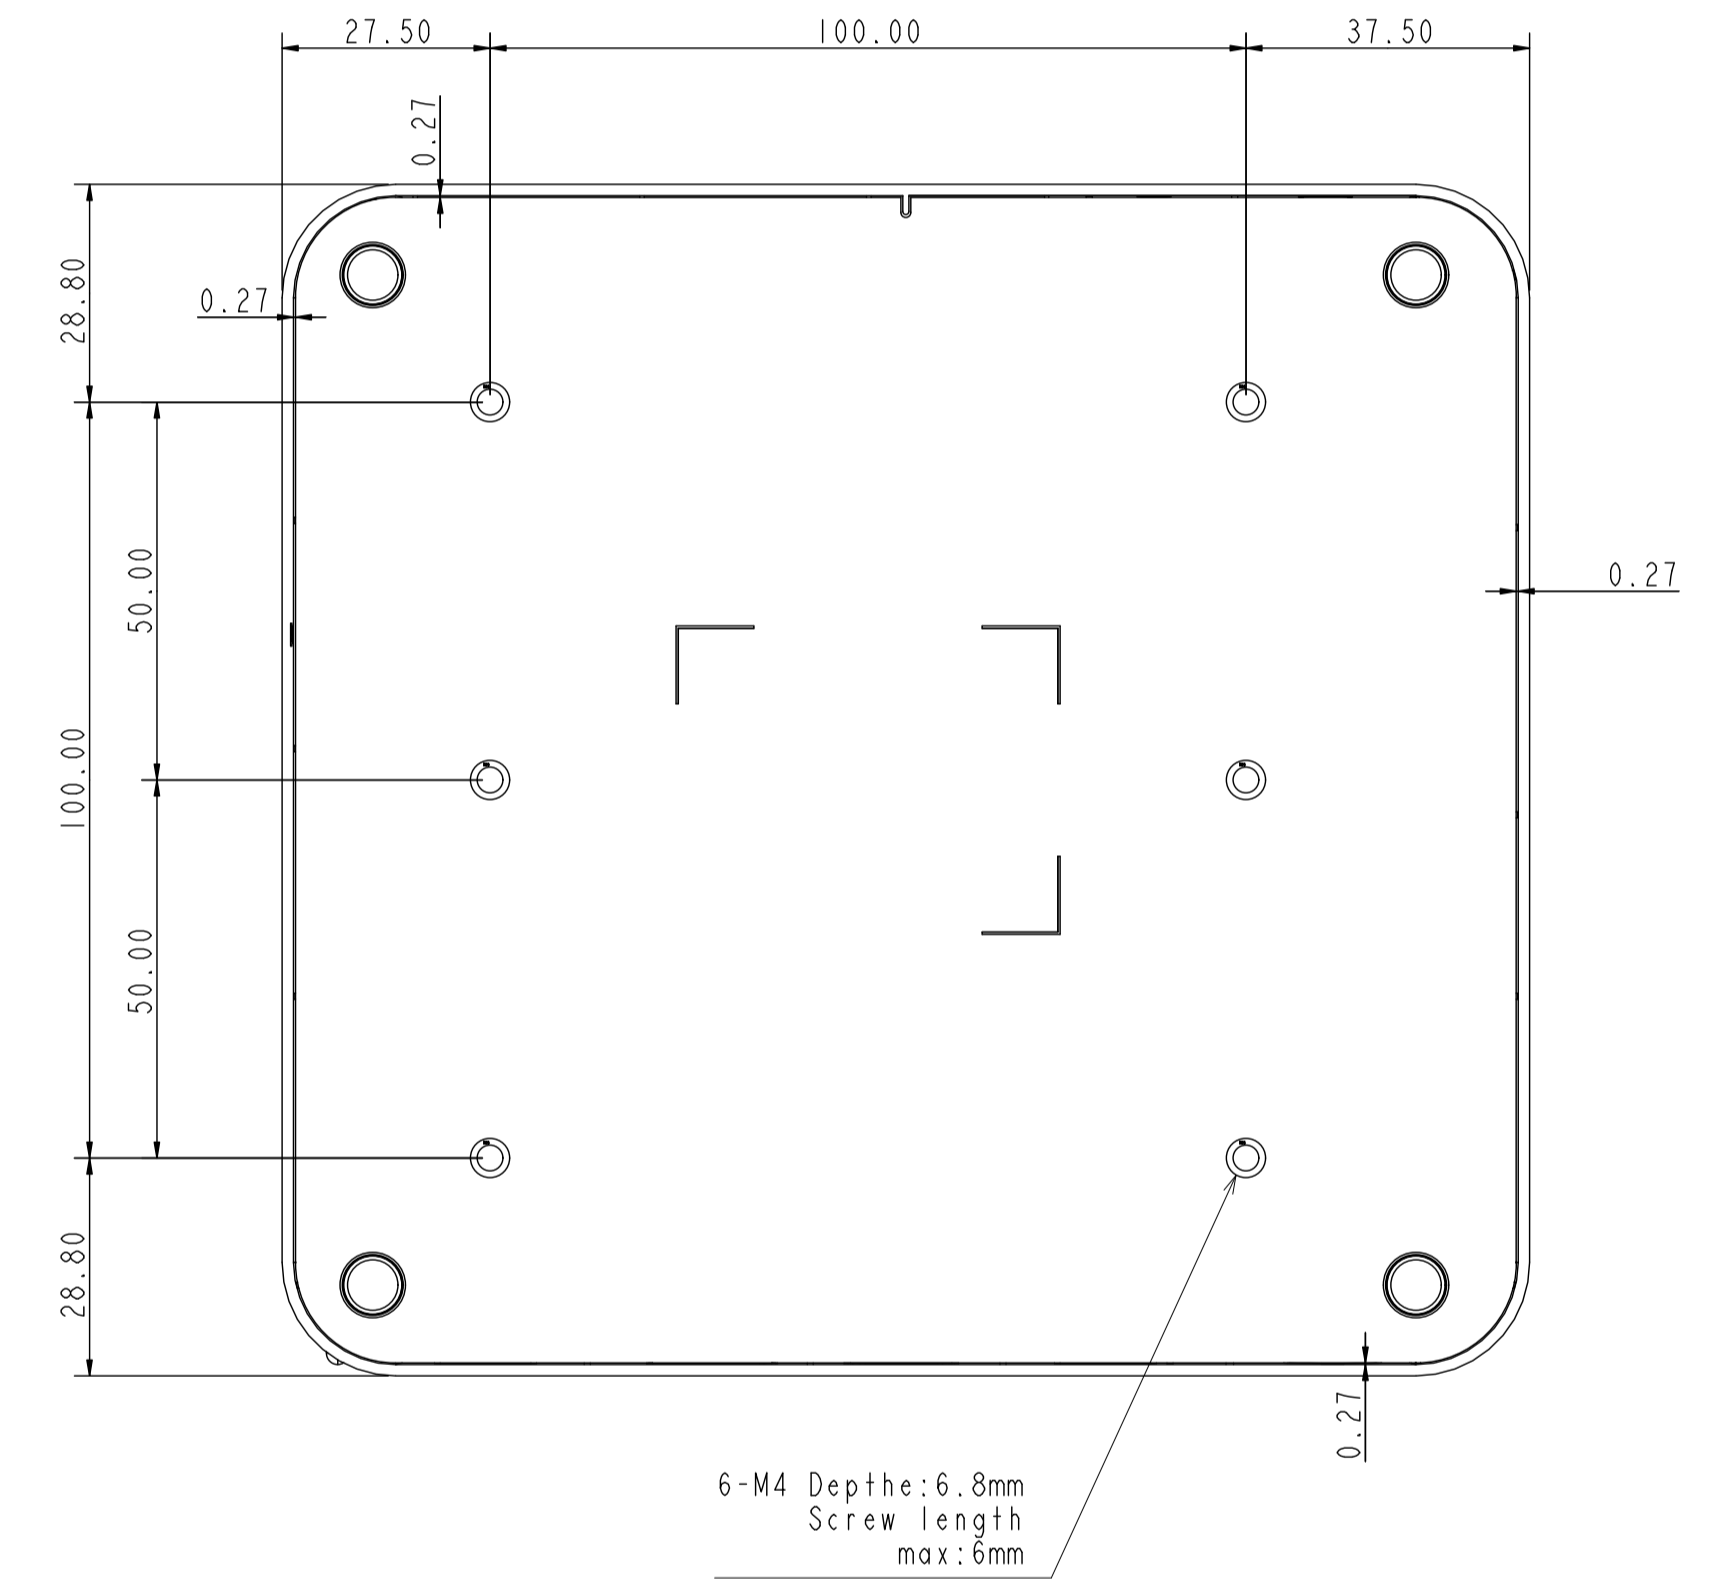

MP-03 OUTLINE

UNIT	mm
MODEL	MP-03
SCALE	1/1
NEC Display Solutions 2019/03/08	