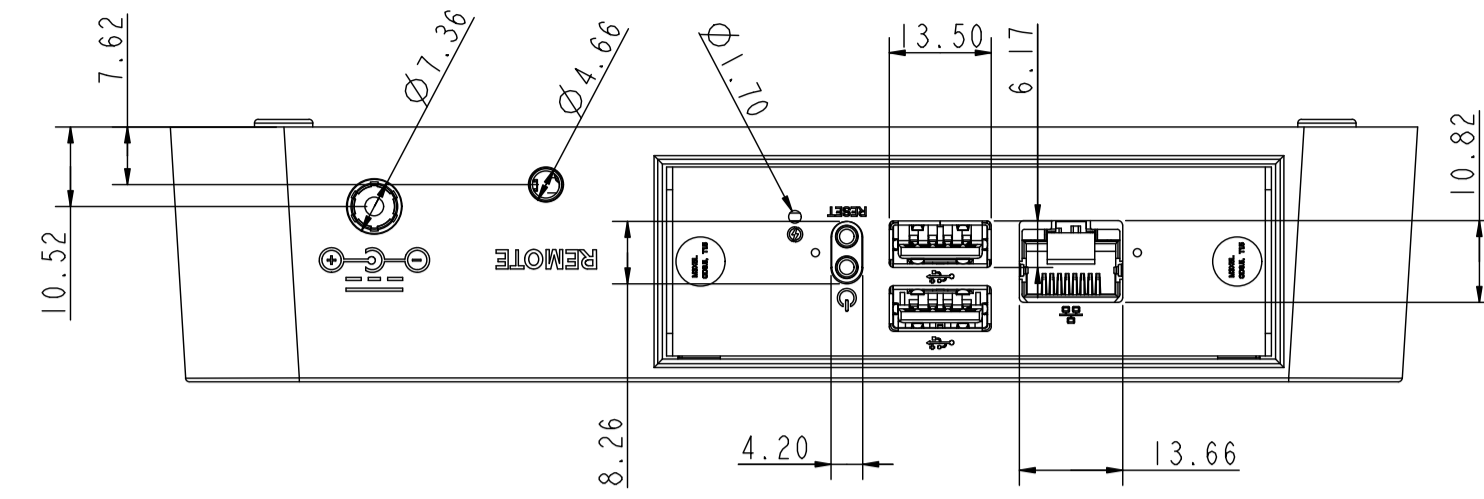

MP-03 OUTLINE

UNIT	mm
MODEL	MP-03
SCALE	1/1
NEC Display Solutions 2019/03/08	