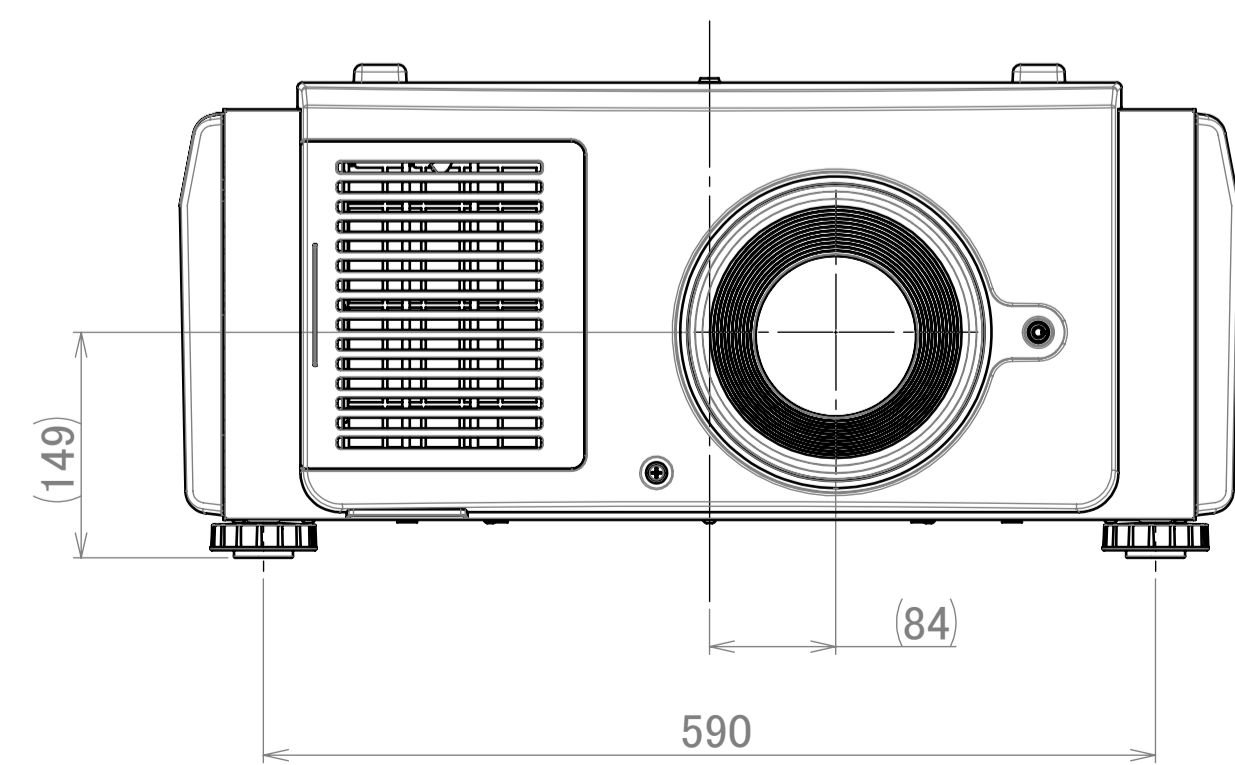

NP-NC1700L (Prince)

REV	DESCRIPTION
1	2017. 02. 28