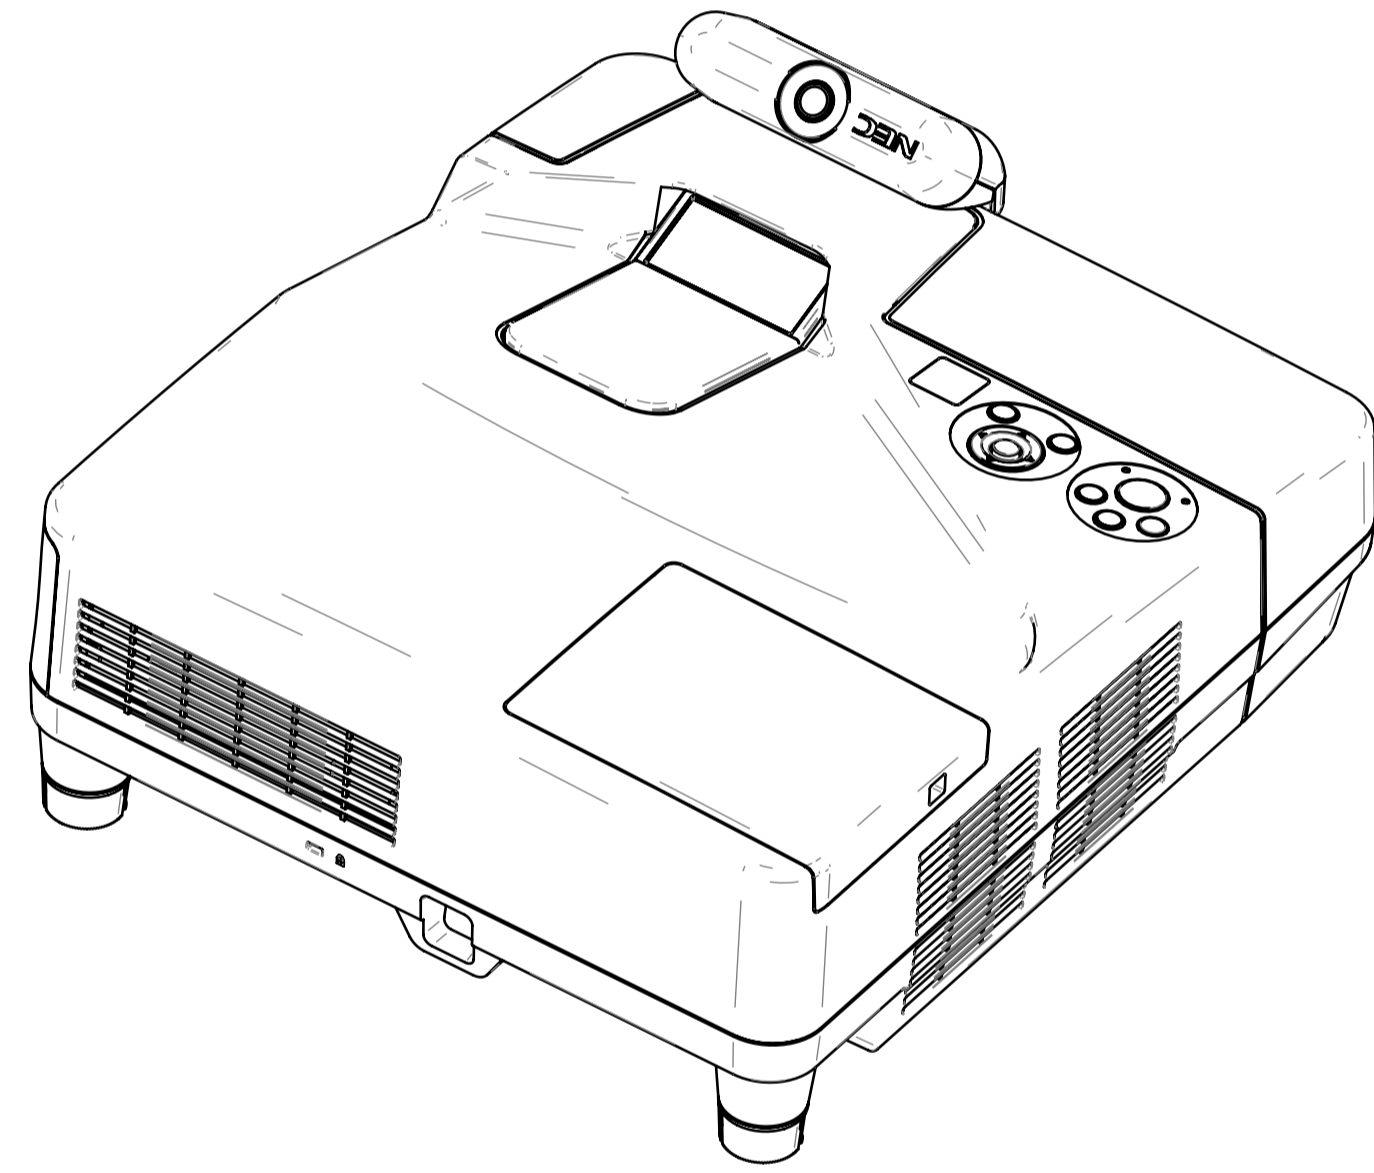

NP-UM351W series with NP04Wi Drawing

Camera\_Unit

Holder P

Cover P

REV	DESCRIPTION
1	2015.06.04