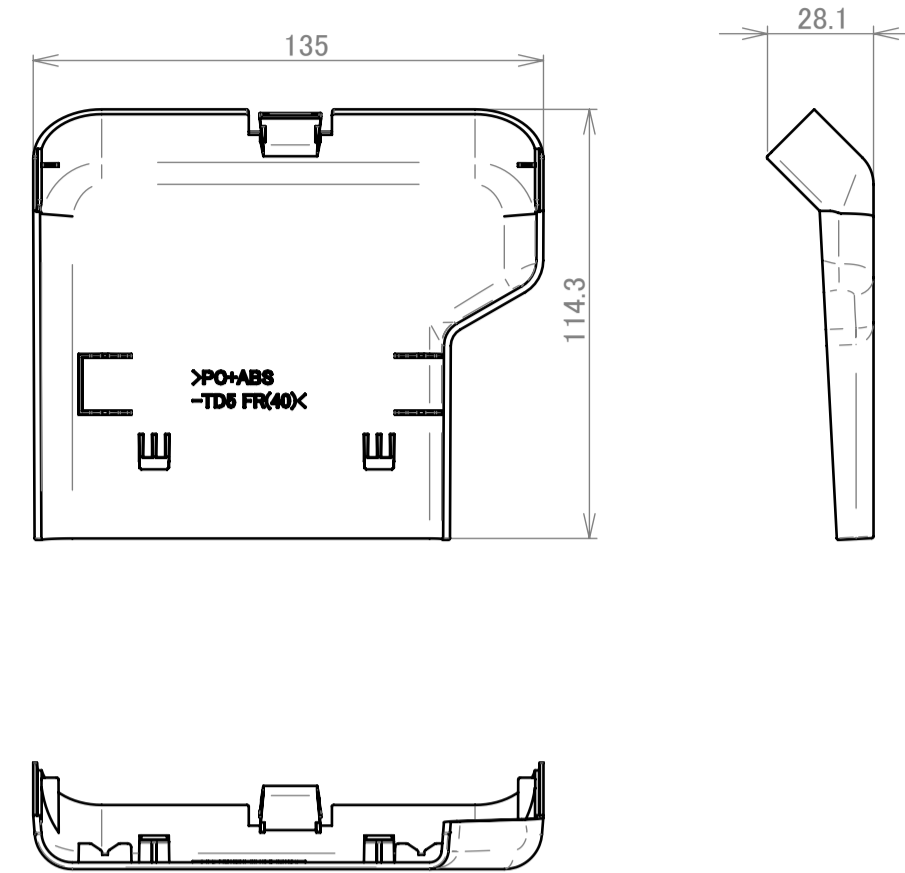

NP-UM351W series with NP04Wi Drawing

Camera\_Unit

Holder P

Cover P

REV	DESCRIPTION
1	2015.06.04