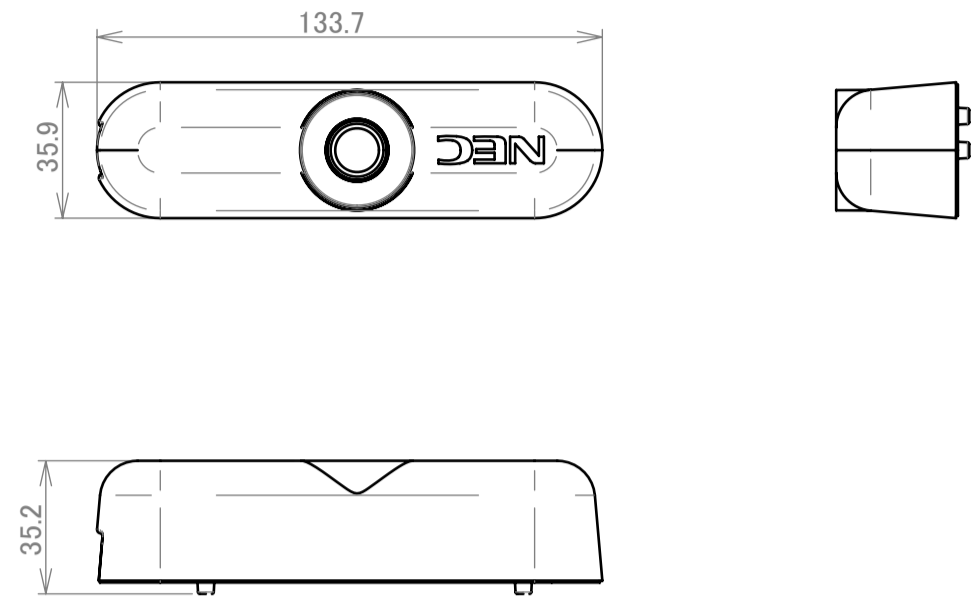

NP-UM351W series with NP04Wi Drawing

Camera\_Unit

Holder P

Cover P

REV	DESCRIPTION
1	2015.06.04