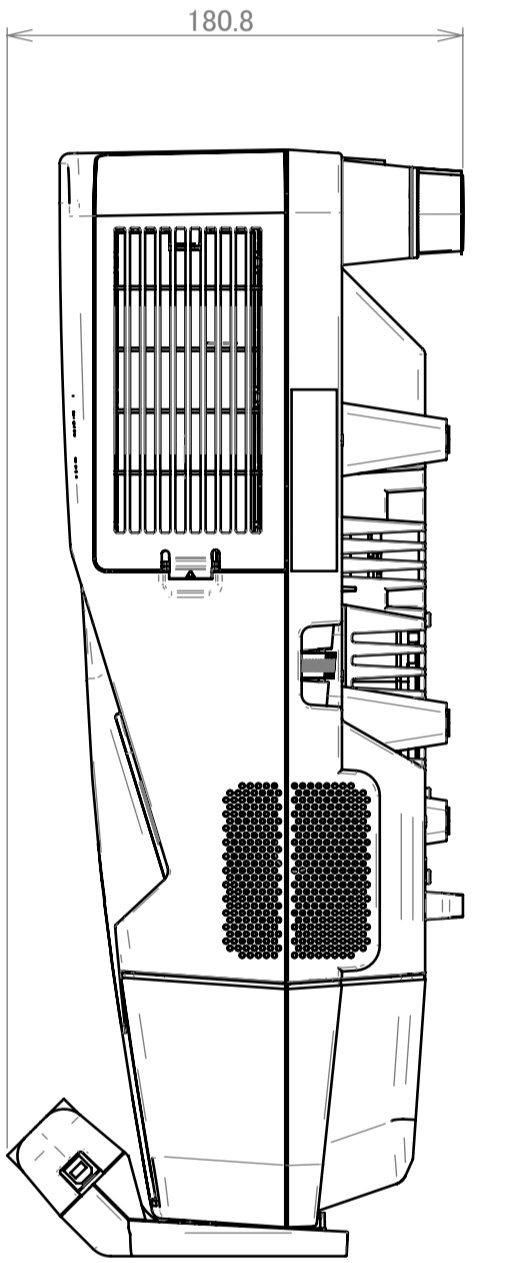

NP-UM351W series with NP04Wi Drawing

Camera\_Unit

Holder P

Cover P

REV	DESCRIPTION
1	2015.06.04