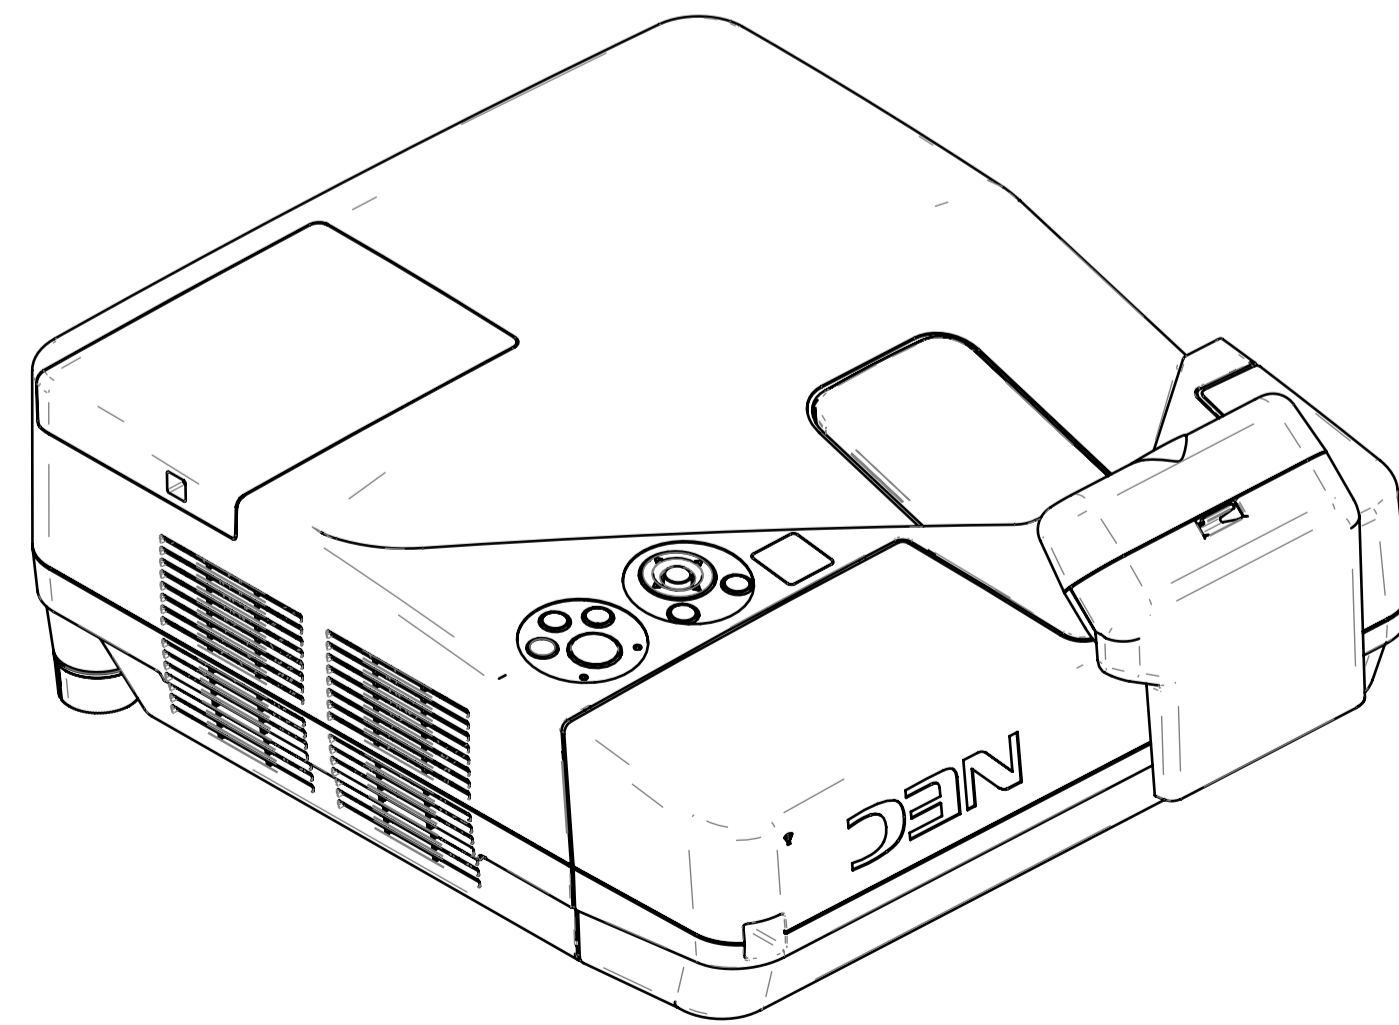

NP-UM351W series with NP04Wi Drawing

Camera\_Unit

Holder P

Cover P

REV	DESCRIPTION
1	2015.06.04