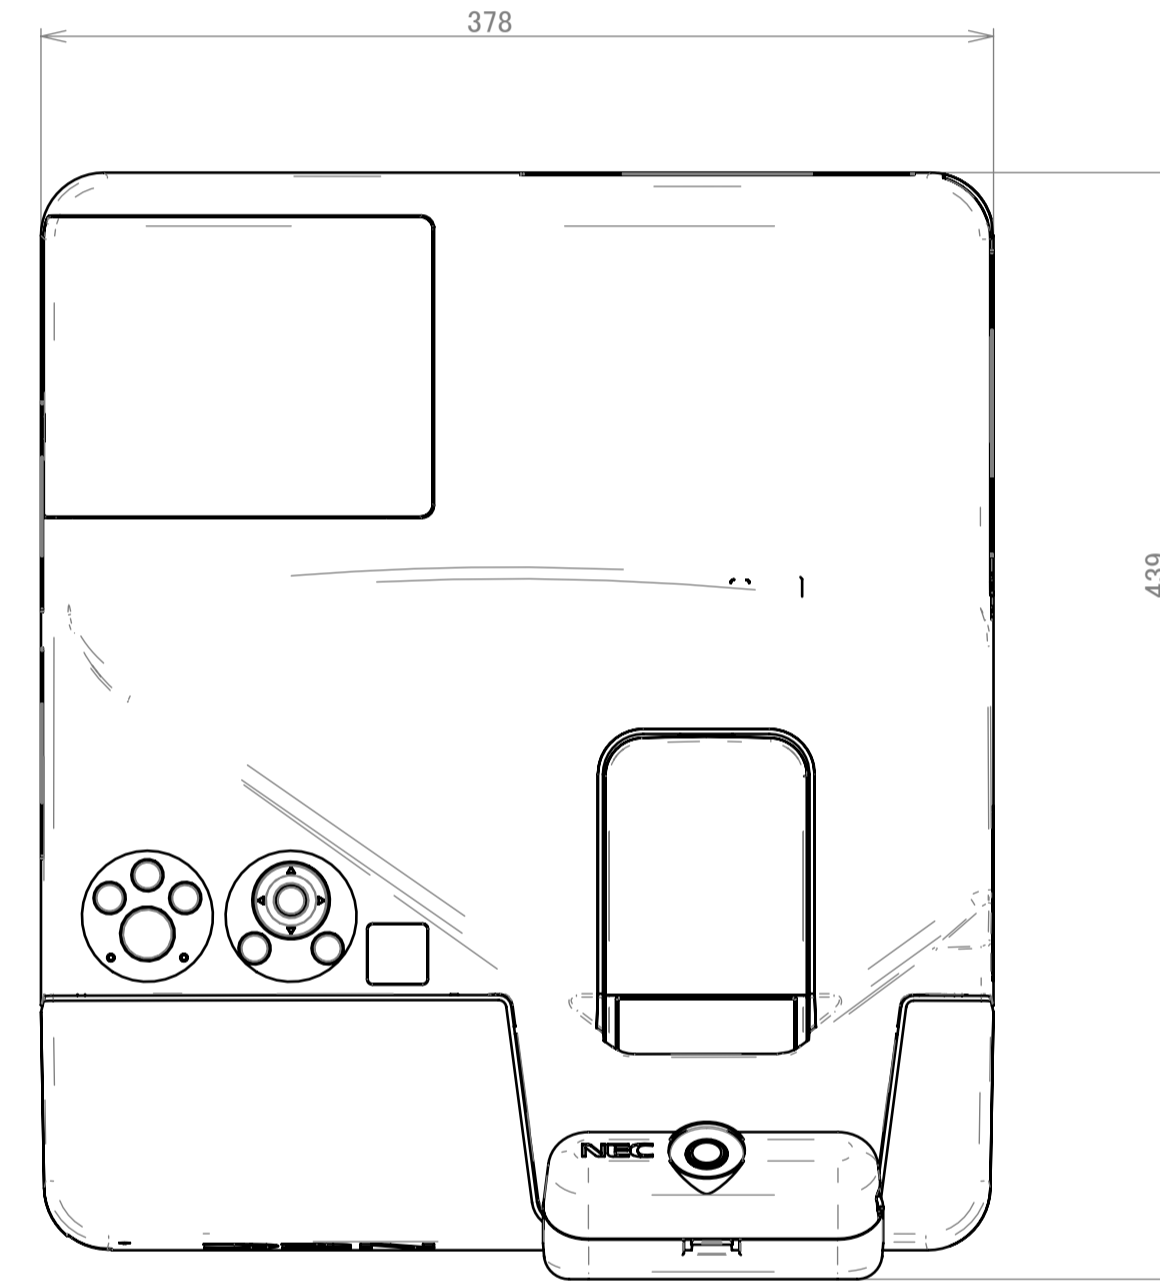

NP-UM351W series with NP04Wi Drawing

Camera\_Unit

Holder P

Cover P

REV	DESCRIPTION
1	2015.06.04