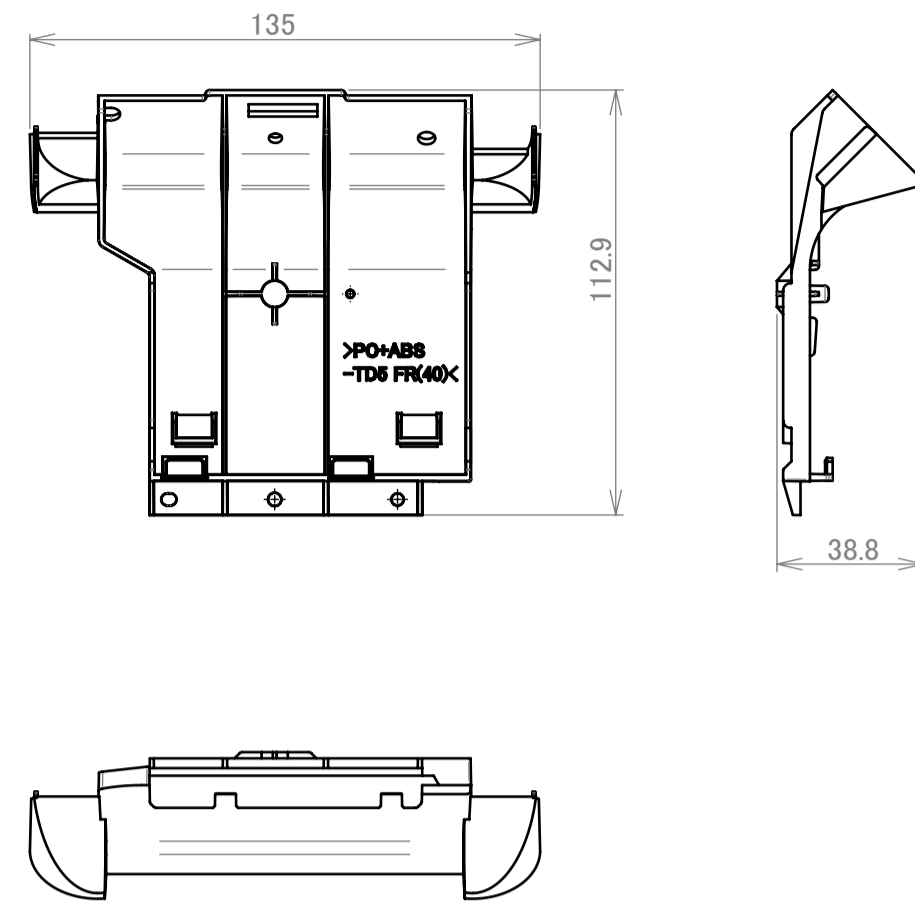

NP-UM351W series with NP04Wi Drawing

Camera\_Unit

Holder P

Cover P

REV	DESCRIPTION
1	2015.06.04