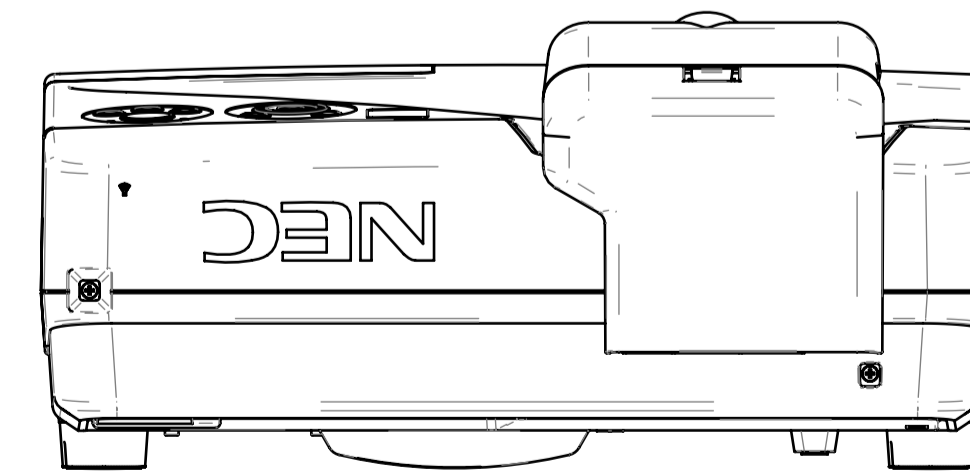

NP-UM351W series with NP04Wi Drawing

Camera\_Unit

Holder P

Cover P

REV	DESCRIPTION
1	2015.06.04