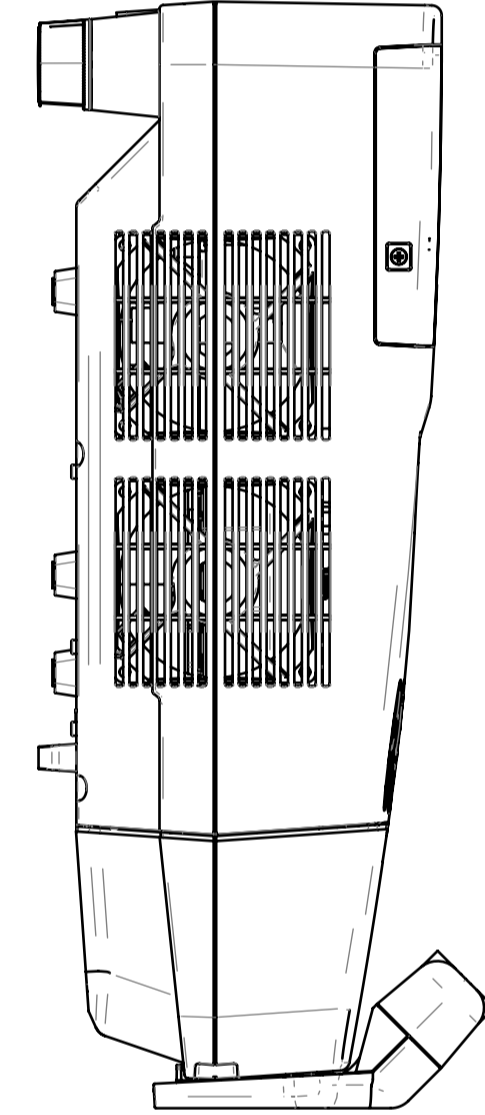

NP-UM351W series with NP04Wi Drawing

Camera\_Unit

Holder P

Cover P

REV	DESCRIPTION
1	2015.06.04